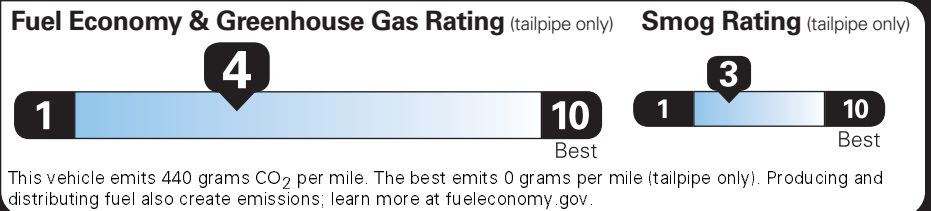

SAFETY/SECURITY

- ADVANCETRAC WITH RSC
- AIRBAGS - SAFETY CANOPY
- PERIMETER ALARM

INCLUDED ON THIS VEHICLE (MSRP)

EQUIPMENT GROUP 300A RESERVE

OPTIONAL EQUIPMENT/OTHER

2018 MODEL YEAR	
ICED MOCHA METALLIC	695.00
.20" PRM PNT/BRT MCH 20-SPK AL	
LINCOLN MKX CLIMATE PACKAGE	790.00
HEATED REAR SEATS	
HEATED STEERING WHEEL	
RAIN SENSING WIPERS	
WINDSHIELD WIPER DE-ICER	
LINCOLN MKX TECHNOLOGY PACKAGE	1,395.00
ACTIVE PARK ASSIST	
FRONT PARK AID SENSORS	
360-DEGREE CAMERA	
50 STATE EMISSIONS	NO CHARGE
FRONT LICENSE PLATE BRACKET	NO CHARGE

PRICE INFORMATION

BASE PRICE	$46,560.00
TOTAL OPTIONS/OTHER	2,880.00
TOTAL VEHICLE & OPTIONS/OTHER	49,440.00
DESTINATION & DELIVERY	925.00

RAMP ONE		TOTAL MSRP $50,365.00
CA32		
RAMP TWO	FINAL ASSEMBLY PLANT	This label is affixed pursuant to the Federal Automobile Information Disclosure Act. Gasoline, License, and Title Fees, State and Local taxes are not included. Dealer installed options or accessories are not included unless listed above.
	OAKVILLE	
METHOD OF TRANSP.	ITEM #: 26-1096 0/T 2	
CONVOY		HL271N RD 2X 815 000081 11 27 17

EPA DOT Fuel Economy and Environment

Gasoline Vehicle

Fuel Economy

20 MPG
combined city/hwy

17 city 25 highway

5.0 gallons per 100 miles

Small SUVs range from 18 to 34 MPG. The best vehicle rates 136 MPGe.

You spend $2,250 more in fuel costs over 5 years compared to the average new vehicle.

Annual fuel cost $1,800

Actual results will vary for many reasons, including driving conditions and how you drive and maintain your vehicle. The average new vehicle gets 27 MPG and costs $6,750 to fuel over 5 years. Cost estimates are based on 15,000 miles per year at $2.40 per gallon. MPGe is miles per gasoline gallon equivalent. Vehicle emissions are a significant cause of climate change and smog.

fueleconomy.gov

GOVERNMENT 5-STAR SAFETY RATINGS

Overall Vehicle Score ★★★★★
Based on the combined ratings of frontal, side and rollover. Should ONLY be compared to other vehicles of similar size and weight.

Frontal Crash Driver Passenger ★★★★★
Based on the risk of injury in a frontal impact. Should ONLY be compared to other vehicles of similar size and weight.

Side Crash Front seat Rear seat ★★★★★
Based on the risk of injury in a side impact.

Rollover ★★★★★
Based on the risk of rollover in a single-vehicle crash.

Star ratings range from 1 to 5 stars (★★★★★), with 5 being the highest. Source: National Highway Traffic Safety Administration (NHTSA). www.safercar.gov or 1-888-327-4236