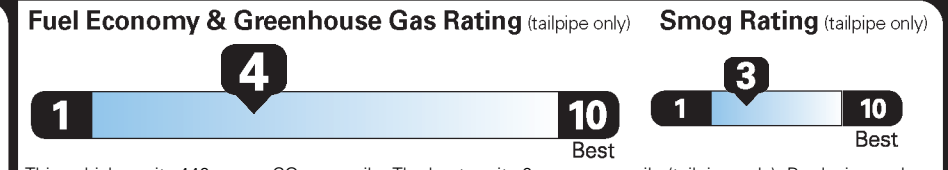

SAFETY/SECURITY

- ADVANCETRAC WITH RSC
- AIRBAGS - SAFETY CANOPY
- PERIMETER ALARM
- PERSONAL SAFETY SYSTEM
- SOS POST CRASH SYSTEM
- TIRE PRESSURE MONITOR SYS

WARRANTY

- 4YR/50K MILE WARRANTY
- 4YR/50K PICKUPDELIVERY SVC
- 6YR/70K MI POWERTRAIN WARR

INCLUDED ON THIS VEHICLE

EQUIPMENT GROUP 200A SELECT

OPTIONAL EQUIPMENT/OTHER

2018 MODEL YEAR	
WHITE PLATINUM MET TRI-COAT	695.00
.18" PREM PAINTED ALUM WHEELS	
LINCOLN MKX CLIMATE PACKAGE	790.00
HEATED REAR SEATS	
HEATED STEERING WHEEL	
RAIN SENSING WIPERS	
WINDSHIELD WIPER DE-ICER	
SELECT PLUS PACKAGE	1,200.00
VOICE ACTIVATED NAVIGATION SYS	
BLIS	
50 STATE EMISSIONS	NO CHARGE
ROOF RACK SIDE RAILS-SATIN	195.00
FRONT LICENSE PLATE BRACKET	NO CHARGE

PRICE INFORMATION

BASE PRICE	$42,550.00
TOTAL OPTIONS/OTHER	2,880.00
TOTAL VEHICLE & OPTIONS/OTHER	45,430.00
DESTINATION & DELIVERY	925.00

EPA DOT Fuel Economy and Environment

Gasoline Vehicle

Fuel Economy

20 MPG
combined city/hwy

17 city
25 highway

5.0 gallons per 100 miles

Small SUVs range from 18 to 37 MPG. The best vehicle rates 136 MPGe.

You spend **$2,250** more in fuel costs over 5 years compared to the average new vehicle.

Annual fuel cost **$1,800**

This vehicle emits 440 grams CO₂ per mile. The best emits 0 grams per mile (tailpipe only). Producing and distributing fuel also create emissions; learn more at fueleconomy.gov.

Actual results will vary for many reasons, including driving conditions and how you drive and maintain your vehicle. The average new vehicle gets 27 MPG and costs $6,750 to fuel over 5 years. Cost estimates are based on 15,000 miles per year at $2.40 per gallon. MPGe is miles per gasoline gallon equivalent. Vehicle emissions are a significant cause of climate change and smog.

fueleconomy.gov

Calculate personalized estimates and compare vehicles

GOVERNMENT 5-STAR SAFETY RATINGS

Overall Vehicle Score ★★★★★
Based on the combined ratings of frontal, side and rollover. Should ONLY be compared to other vehicles of similar size and weight.

Frontal Crash ★★★★★
Driver Passenger
Based on the risk of injury in a frontal impact. Should ONLY be compared to other vehicles of similar size and weight.

Side Crash ★★★★★
Front seat Rear seat
Based on the risk of injury in a side impact.

Rollover ★★★★★
Based on the risk of rollover in a single-vehicle crash.

Star ratings range from 1 to 5 stars (★★★★★), with 5 being the highest. Source: National Highway Traffic Safety Administration (NHTSA). www.safercar.gov or 1-888-327-4236