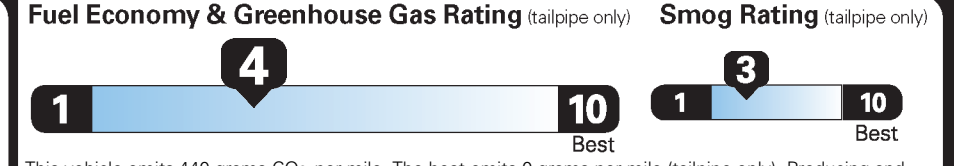

FUNCTIONAL

- AMBIENT LIGHTING
- AUTO HOLD
- HILL START ASSIST
- INTELLIGENT ACCESS W/PUSH BUTTON START
- LINCOLN CONNECT - 4G MODEM WITH WIFI CAPABILITY
- MYKEY
- REAR VIEW CAMERA
- REMOTE START
- REVERSE SENSING SYSTEM
- SECURICODE™ KEYLESS KEYPAD
- SIRIUSXM SAT N/A AK/HI
- SYNC® 3
- UNIVERSAL GARAGE DOOR OPEN

SAFETY/SECURITY

- ADVANCETRAC WITH RSC
- AIRBAGS - SAFETY CANOPY
- PERIMETER ALARM
- PERSONAL SAFETY SYSTEM
- SOS POST CRASH SYSTEM
- TIRE PRESSURE MONITOR SYS

WARRANTY

- 4YR/50K MILE WARRANTY
- 4YR/50K PICKUPDELIVERY SVC
- 6YR/70K MI POWERTRAIN WARR

INCLUDED ON THIS VEHICLE

EQUIPMENT GROUP 200A SELECT

OPTIONAL EQUIPMENT/OTHER

.18" PREM PAINTED ALUM WHEELS	
CARGO UTILITY PACKAGE	365.00
.REAR CARGO MGMT SYSTEM	
.CARGO COMPARTMENT W/REV MAT	
.INTERIOR CARGO COVER	
SELECT PLUS PACKAGE	1,200.00
VOICE ACTIVATED NAVIGATION SYS	
BLIS	
50 STATE EMISSIONS	NO CHARGE
FRONT LICENSE PLATE BRACKET	NO CHARGE

PRICE INFORMATION

BASE PRICE	$42,550.00
TOTAL OPTIONS/OTHER	1,565.00
TOTAL VEHICLE & OPTIONS/OTHER	44,115.00
DESTINATION & DELIVERY	925.00

EPA DOT Fuel Economy and Environment

Gasoline Vehicle

Fuel Economy

20 MPG combined city/hwy

17 city

25 highway

5.0 gallons per 100 miles

Small SUVs range from 18 to 37 MPG. The best vehicle rates 136 MPGe.

You spend $2,250 more in fuel costs over 5 years compared to the average new vehicle.

Annual fuel cost $1,800

Actual results will vary for many reasons, including driving conditions and how you drive and maintain your vehicle. The average new vehicle gets 27 MPG and costs $6,750 to fuel over 5 years. Cost estimates are based on 15,000 miles per year at $2.40 per gallon. MPGe is miles per gasoline gallon equivalent. Vehicle emissions are a significant cause of climate change and smog.

fueleconomy.gov

Calculate personalized estimates and compare vehicles

GOVERNMENT 5-STAR SAFETY RATINGS

Overall Vehicle Score ★★★★★

Based on the combined ratings of frontal, side and rollover. Should ONLY be compared to other vehicles of similar size and weight.

Frontal Crash	Driver Passenger	★★★★★
Based on the risk of injury in a frontal impact. Should ONLY be compared to other vehicles of similar size and weight.		
Side Crash	Front seat Rear seat	★★★★★
Based on the risk of injury in a side impact.		
Rollover		★★★★
Based on the risk of rollover in a single-vehicle crash.		

Star ratings range from 1 to 5 stars (★★★★★), with 5 being the highest. Source: National Highway Traffic Safety Administration (NHTSA). www.safercar.gov or 1-888-327-4236