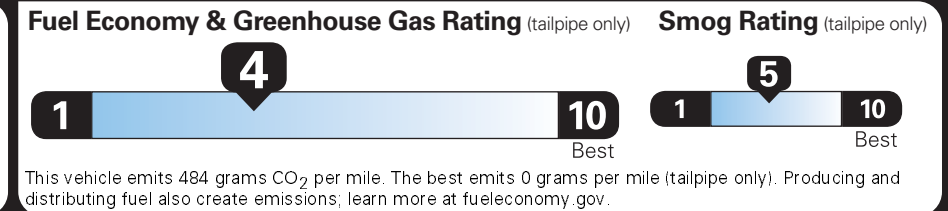

Actual results will vary for many reasons, including driving conditions and how you drive and maintain your vehicle. The average new vehicle gets 23 MPG and costs $11,500 to fuel over 5 years. Cost estimates are based on 15,000 miles per year at $3.50 per gallon. MPG is miles per gasoline gallon equivalent. Vehicle emissions are a significant cause of climate change and smog.

fueleconomy.gov

Calculate personalized estimates and compare vehicles

GOVERNMENT 5-STAR SAFETY RATINGS

Overall Vehicle Score Not Rated
Based on the combined ratings of frontal, side and rollover. Should ONLY be compared to other vehicles of similar size and weight.

Frontal Crash	Driver Passenger	Not Rated

Based on the risk of injury in a frontal impact. Should ONLY be compared to other vehicles of similar size and weight.

Side Crash	Front seat Rear seat	Not Rated

Based on the risk of injury in a side impact.

Rollover ★★★★★
Based on the risk of rollover in a single-vehicle crash.

Star ratings range from 1 to 5 stars (★★★★★), with 5 being the highest. Source: National Highway Traffic Safety Administration (NHTSA). www.safercar.gov or 1-888-327-4236