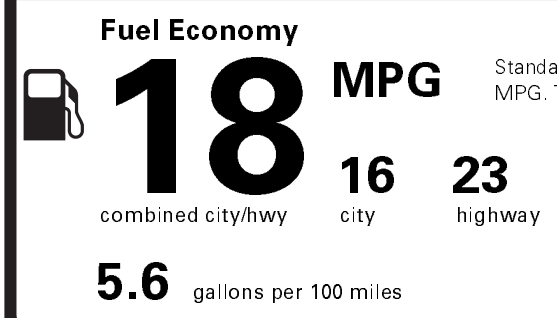

INCLUDED ON THIS VEHICLE

EQUIPMENT GROUP 201A

- ELITE PACKAGE
- POWER FOLD 3RD ROW SEAT
- BLIND SPOT MONITORING SYS
- NAVIGATION SYSTEM
- THX AUDIO SYSTEM

(MSRP)

3,500.00

PRICE INFORMATION

BASE PRICE	\$45,045.00
TOTAL OPTIONS	10,225.00
<hr/>	
TOTAL VEHICLE & OPTIONS	55,270.00
DESTINATION & DELIVERY	895.00

EPA DOT Fuel Economy and Environment

Gasoline Vehicle

Standard SUVs range from 13 to 26 MPG. The best vehicle rates 119 MPG.

You spend **\$3,000** more in fuel costs over 5 years compared to the average new vehicle.