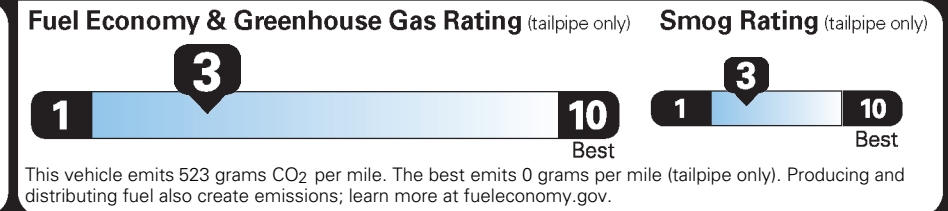

Actual results will vary for many reasons, including driving conditions and how you drive and maintain your vehicle. The average new vehicle gets 27 MPG and costs $7,000 to fuel over 5 years. Cost estimates are based on 15,000 miles per year at $2.55 per gallon. MPGe is miles per gasoline gallon equivalent. Vehicle emissions are a significant cause of climate change and smog.

fueleconomy.gov

Calculate personalized estimates and compare vehicles

GOVERNMENT 5-STAR SAFETY RATINGS

Overall Vehicle Score	Not Rated	
Based on the combined ratings of frontal, side and rollover. Should ONLY be compared to other vehicles of similar size and weight.		
Frontal Crash	Driver Passenger	Not Rated
Based on the risk of injury in a frontal impact. Should ONLY be compared to other vehicles of similar size and weight.		
Side Crash	Front seat Rear seat	Not Rated
Based on the risk of injury in a side impact.		
Rollover	★★★★	
Based on the risk of rollover in a single-vehicle crash.		

Star ratings range from 1 to 5 stars (★★★★★), with 5 being the highest. Source: National Highway Traffic Safety Administration (NHTSA). www.safercar.gov or 1-888-327-4236