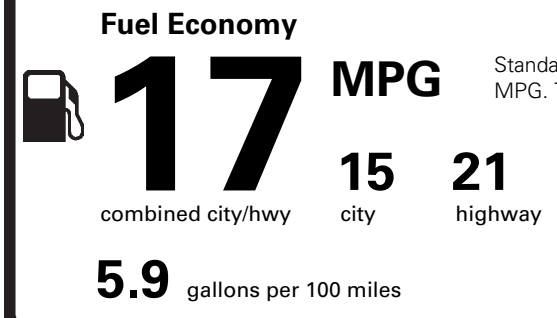

(MSRP)

PRICE INFORMATION

BASE PRICE	\$52,500.00
TOTAL OPTIONS/OTHER	1,590.00
TOTAL VEHICLE & OPTIONS/OTHER	54,090.00
DESTINATION & DELIVERY	995.00

(MSRP)

OPTIONAL EQUIPMENT/OTHER

.20" POLISHED ALUM WHEELS	
.P255/45R20 BSW A/S TIRES	
LANE KEEPING SYSTEM	
ACTIVE PARK ASSIST	
2ND ROW 40/40 CAPTAINS CHAIRS	995.00
CLASS III TRAILER TOW	595.00
FRONT LICENSE PLATE BRACKET	NO CHARGE

EPA DOT Fuel Economy and Environment

Gasoline Vehicle

Standard SUVs range from 11 to 93 MPG. The best vehicle rates 136 MPGe.

You spend **\$4,250** more in fuel costs over 5 years compared to the average new vehicle.