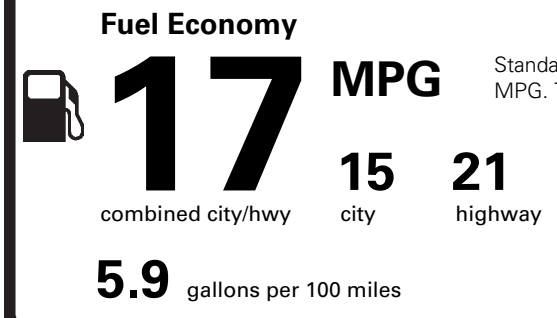

(MSRP)

PRICE INFORMATION

BASE PRICE	\$52,500.00
TOTAL OPTIONS/OTHER	1,590.00
TOTAL VEHICLE & OPTIONS/OTHER	54,090.00
DESTINATION & DELIVERY	995.00

(MSRP)

OPTIONAL EQUIPMENT/OTHER

.20" POLISHED ALUM WHEELS	
.P255/45R20 BSW A/S TIRES	
LANE KEEPING SYSTEM	
ACTIVE PARK ASSIST	
2ND ROW 40/40 CAPTAINS CHAIRS	995.00
CLASS III TRAILER TOW	595.00

EPA DOT Fuel Economy and Environment

Gasoline Vehicle

Standard SUVs range from 11 to 93 MPG. The best vehicle rates 136 MPGe.

You spend **\$4,250** more in fuel costs over 5 years compared to the average new vehicle.