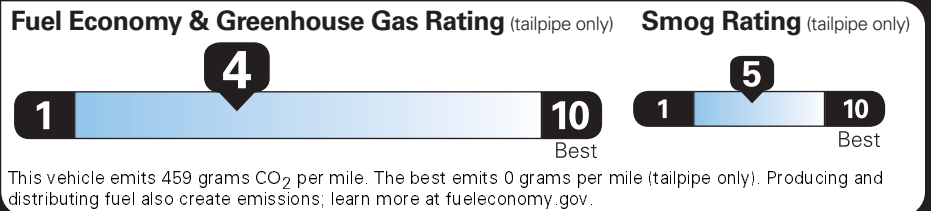

BASE PRICE	\$40,850.00
TOTAL OPTIONS	505.00
<hr/>	
TOTAL VEHICLE & OPTIONS	41,355.00
DESTINATION & DELIVERY	895.00

EPA DOT Fuel Economy and Environment

Gasoline Vehicle

Fuel Economy

19 MPG
combined city/hwy

17 city
23 highway

5.3 gallons per 100 miles

Small SUVs range from 16 to 31 MPG. The best vehicle rates 119 MPGe.

You spend \$2,750 more in fuel costs over 5 years compared to the average new vehicle.

Annual fuel cost \$2,750