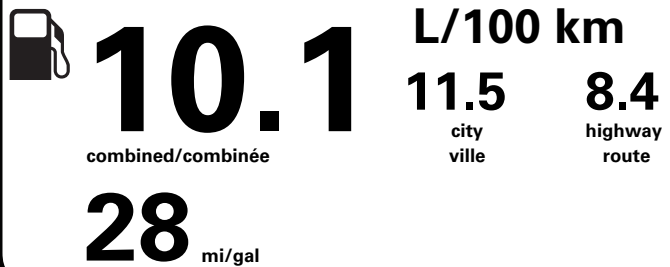

INCLUDED ON THIS VEHICLE

(MSRP)*

EQUIPMENT GROUP 301A

5,200.00

- •ADAPT CRUISE W/S&G & LANE CTR
- •EVASIVE STEERING ASSIST
- •AUTO-DIM DRIVER EXT MIRROR
- •PANORAMIC ROOF
- •COLD WEATHER PACKAGE
- •FLOOR LINERS, FRONT AND REAR
- •HEATED STEERING WHEEL

OPTIONAL EQUIPMENT/OTHER

- 2024 MODEL YEAR
- FEDERAL EXCISE TAX 100.00
- STAR WHITE METALLIC TRI-COAT 800.00
- 245/50R20 A/S TIRES
- CONNECTED NAV (1-YR INC)
- TITANIUM ELITE APP PACKAGE 1,700.00
- 20" POLISHED ALUMINUM WHEELS
- DOOR INSERTS
- REAR PAINTED BUMPER
- FRT/RR LOGO FLOORMAT
- INSTRUMENT PANEL APPLIQUES
- LOWER BODYSIDE MLDG-CHROME
- UPPER GRILLE-CHROME ACCENTS
- ENGINE BLOCK HEATER 375.00
- CLASS II TRAILER TOW PKG 700.00

PRICE INFORMATION

BASE PRICE	$48,035.00
TOTAL OPTIONS/OTHER	8,875.00
TOTAL VEHICLE & OPTIONS/OTHER	56,910.00
DESTINATION & DELIVERY	2,095.00

"THIS VEH. NOT INTENDED FOR SALE OR REGISTRATION IN US" RETAIL PRICES EXCLUDE GST/HST

TOTAL MSRP $59,005.00

* MANUFACTURER'S SUGGESTED RETAIL PRICE = MSRP
* NOTE: THIS PRICE HAS BEEN DEVELOPED AS A GUIDE. DEALERS MAY SELL FOR LESS AND ARE NOT UNDER ANY OBLIGATION TO ACCEPT THIS SUGGESTED RETAIL PRICE.

RAMP ONE/
TERMINAL UN

CA8G

RAMP TWO/
TERMINAL DEUX

FINAL ASSEMBLY PLANT/
USINE DE MONTAGE

OAKVILLE

METHOD OF TRANSP/
MODE DE TRANSPORT

CONVOY

ITEM #: **A6-J000 O/T 2**

RB081 N RE 2X 420 000052 02 08 24

Gasoline Vehicle
Véhicule à essence

Fuel Consumption / Consommation de carburant

Annual fuel **COST**
for an annual distance of 20,000 km, and an average fuel price of $1.45 per litre

$ 2 929

Coût annuel en carburant

pour une distance annuelle de 20 000 km, et un prix moyen du carburant de 1,45 $ par litre

Small SUVs range from /
Les petits VUS font entre

1.9 - 16.5 L_e/100 km

L_e is gasoline litre equivalent
L_e signifie litre équivalent d'essence

Carbon Dioxide Rating / Indice de dioxyde de carbone

Tailpipe emissions only / Émissions du tuyau d'échappement seulement

Smog Rating / Indice de Smog

Estimates are based on Government of Canada approved criteria and testing methods. Vehicle's actual fuel consumption will vary.

Estimations établies selon des méthodes d'essai et des critères approuvés par le gouvernement du Canada. La consommation de carburant réelle du véhicule variera.

For more information visit

vehicles.nrcan.gc.ca

Pour plus d'information visitez

vehicules.nrcan.gc.ca

U.S. GOVERNMENT SAFETY RATINGS
COTES DE SÉCURITÉ DU GOUVERNEMENT AMÉRICAIN

Overall Vehicle Score / Cote globale du véhicule	★★★★★
Frontal Crash / Collision frontale	★★★★★
Side Crash / Collision latérale	★★★★★
Rollover / Capotage	★★★★

Star ratings range from 1 to 5 stars (*****), with 5 being the highest.
Les cotes varient de 1 à 5 étoiles (*****), 5 étant la cote la plus élevée.

Source: U.S. National Highway Traffic Safety Administration
For more information / Pour de plus amples renseignements
www.safercar.gov

2FMPK4K9XRBA96027

FordPass Connect™

Download the FordPass™ app* and you can:

- Access Vehicle Control Features
- Remotely start, lock and unlock your vehicle.
- Locate your vehicle and check approximate fuel range.
- Receive vehicle health alerts.

Activate 4G LTE Wi-Fi Hotspot

- New vehicles include a 3-month or 3GB data (whichever comes first) Wi-Fi trial.
- Connect up to ten Wi-Fi-equipped devices.

Ask your sales consultant for more details.

Scan code not operational at this time

FOR PLANT USE ONLY

Insist on Ford Protect! The only extended service plan fully backed by Ford and honored at every Ford dealership in the US and Canada. See your Ford dealer for additional details, or visit www.ford.ca for more information.

Personalize your vehicle with Ford Custom Accessories. Genuine Ford Accessories are engineered for your vehicle and can be included under the Ford New Vehicle Limited Warranty. Certain conditions, limitations and exclusions apply. See your Dealer for details.