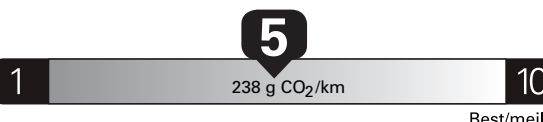

Annual fuel **COST**
for an annual distance of 20,000 km, and an average fuel price of $1.00 per litre

$ 2 020

Coût annuel en carburant

pour une distance annuelle de 20 000 km, et un prix moyen du carburant de 1,00 $ par litre

Small SUVs range from /
Les petites VUS font entre

1.8 - 14.6 L_e/100 km

L_e is gasoline litre equivalent
L_e signifie litre équivalent d'essence

Carbon Dioxide Rating / Indice de dioxyde de carbone

Smog Rating / Indice de Smog