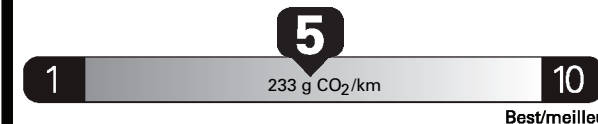

Annual fuel COST
for an annual distance of 20,000 km, and an average fuel price of $1.30 per litre

$ 2 600

Coût annuel en carburant

pour une distance annuelle de 20 000 km, et un prix moyen du carburant de 1,30 $ par litre

Small SUVs range from /
Les petites VUS font entre

3.1 - 13.2 L_e/100 km

L_e is gasoline litre equivalent
L_e signifie litre équivalent d'essence

Carbon Dioxide Rating / Indice de dioxyde de carbone

Tailpipe emissions only / Émissions du tuyau d'échappement seulement

Smog Rating / Indice de Smog