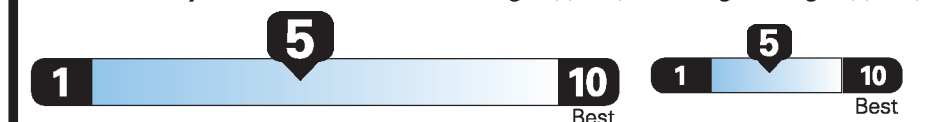

NO CHARGE

PRICE INFORMATION

BASE PRICE	\$37,925.00
TOTAL OPTIONS/OTHER	
TOTAL VEHICLE & OPTIONS/OTHER	37,925.00
DESTINATION & DELIVERY	995.00

EPA DOT Fuel Economy and Environment

Gasoline Vehicle

Fuel Economy

Small SUVs range from 18 to 37 MPG. The best vehicle rates 136 MPGe.

You spend **\$1,000**

more in fuel costs over 5 years compared to the average new vehicle.

Annual fuel cost **\$1,550**

Fuel Economy & Greenhouse Gas Rating (tailpipe only) **Smog Rating** (tailpipe only)