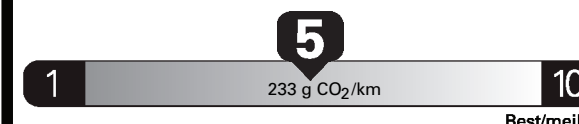

Annual fuel **COST**
for an annual distance of 20,000 km, and an average fuel price of $1.30 per litre

$ 2 600

Coût annuel en carburant

pour une distance annuelle de 20 000 km, et un prix moyen du carburant de 1,30 $ par litre

Small SUVs range from /
Les petites VUS font entre

3.1 - 13.2 L_e/100 km

L_e is gasoline litre equivalent
L_e signifie litre équivalent d'essence

Carbon Dioxide Rating / Indice de dioxyde de carbone

Smog Rating / Indice de Smog