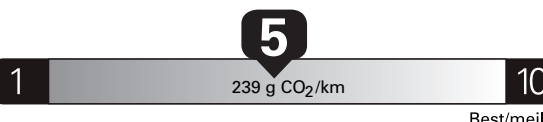

Annual fuel COST
for an annual distance of 20,000 km, and an average fuel price of $1.00 per litre

$ 2 040

Coût annuel en carburant

pour une distance annuelle de 20 000 km, et un prix moyen du carburant de 1,00 $ par litre

Small SUVs range from /
Les petites VUS font entre

1.8 - 14.6 L_e/100 km

L_e is gasoline litre equivalent
L_e signifie litre équivalent d'essence

Carbon Dioxide Rating / Indice de dioxyde de carbone

Tailpipe emissions only / Émissions du tuyau d'échappement seulement

Smog Rating / Indice de Smog