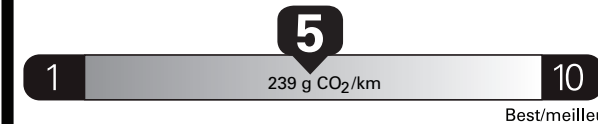

Annual fuel **COST**
for an annual distance of 20,000 km, and an average fuel price of $1.00 per litre

$ 2 040

Coût annuel en carburant

pour une distance annuelle de 20 000 km, et un prix moyen du carburant de 1,00 $ par litre

Small SUVs range from /
Les petites VUS font entre

1.8 - 14.6 L_e/100 km

L_e is gasoline litre equivalent
L_e signifie litre équivalent d'essence

Carbon Dioxide Rating / Indice de dioxyde de carbone

Smog Rating / Indice de Smog