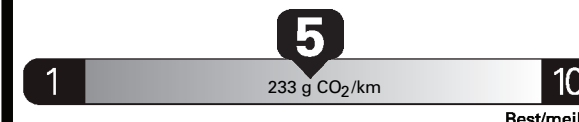

Annual fuel **COST**
for an annual distance of 20,000 km, and an average fuel price of $1.02 per litre

$ 2 040

Coût annuel en carburant

pour une distance annuelle de 20 000 km, et un prix moyen du carburant de 1,02 $ par litre

Small SUVs range from /
Les petites VUS font entre

3.1 - 13.2 L_e/100 km

L_e is gasoline litre equivalent
L_e signifie litre équivalent d'essence

Carbon Dioxide Rating / Indice de dioxyde de carbone

Tailpipe emissions only / Émissions du tuyau d'échappement seulement

Smog Rating / Indice de Smog