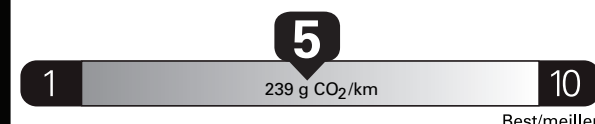

Annual fuel **COST**
for an annual distance of 20,000 km, and an average fuel price of $1.25 per litre

$ 2 550

Coût annuel en carburant

pour une distance annuelle de 20 000 km, et un prix moyen du carburant de 1,25 $ par litre

Small SUVs range from /
Les petits VUS font entre

1.9 - 14.3 L_e/100 km

L_e is gasoline litre equivalent
L_e signifie litre équivalent d'essence

Carbon Dioxide Rating / Indice de dioxyde de carbone

Tailpipe emissions only / Émissions du tuyau d'échappement seulement

Smog Rating / Indice de Smog