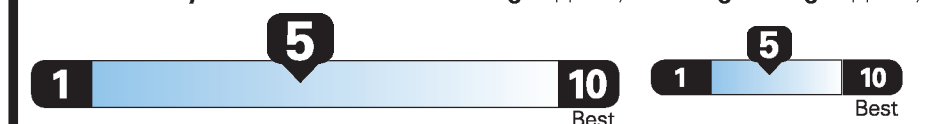

4.3 gallons per 100 miles

You spend **\$1,250**

more in fuel costs over 5 years compared to the average new vehicle.

Annual fuel cost

\$1,650

Fuel Economy & Greenhouse Gas Rating (tailpipe only) Smog Rating (tailpipe only)