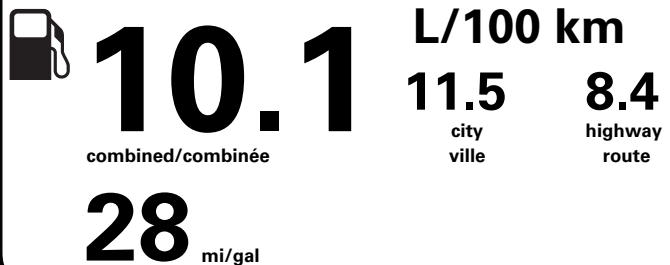

INCLUDED ON THIS VEHICLE

(MSRP)*

EQUIPMENT GROUP 250A

OPTIONAL EQUIPMENT/OTHER

2022 MODEL YEAR	
FEDERAL EXCISE TAX	100.00
STONE BLUE METALLIC	450.00
FORD CO-PILOT360 ASSIST+ .ADAPT CRUISE W/S&G & LANE CTR .EVASIVE STEERING ASSIST .CNCTD BUILT-IN NAV(3-YR INCL) COLD WEATHER PACKAGE .FLOOR LINERS, FRONT AND REAR .HEATED STEERING WHEEL PANORAMIC ROOF	1,250.00
FRONT LICENSE PLATE BRACKET	500.00
	1,850.00
	NO CHARGE

PRICE INFORMATION

BASE PRICE	$46,589.00
TOTAL OPTIONS/OTHER	4,150.00
TOTAL VEHICLE & OPTIONS/OTHER	50,739.00
DESTINATION & DELIVERY	2,095.00

"THIS VEH. NOT INTENDED FOR SALE OR REGISTRATION IN US" RETAIL PRICES EXCLUDE GST/HST

TOTAL MSRP $52,834.00

* MANUFACTURER'S SUGGESTED RETAIL PRICE = MSRP
* NOTE: THIS PRICE HAS BEEN DEVELOPED AS A GUIDE. DEALERS MAY SELL FOR LESS AND ARE NOT UNDER ANY OBLIGATION TO ACCEPT THIS SUGGESTED RETAIL PRICE.

SOLD TO/VENDU A Mike Knapp Ford Sales Limited 607 Niagara Street Welland ON CAN L3C 1L9	B80 702	RAMP ONE/ TERMINAL UN CA60	DEALER NO./CONCESSIONNAIRE B80 702
SHIP TO (IF OTHER THAN SOLD TO) / EXPEDIER A (SI AUTRE QUE L'ACHETEUR)	RAMP TWO/ TERMINAL DEUX	FINAL ASSEMBLY PLANT/ USINE DE MONTAGE OAKVILLE	
SHIP THROUGH/EXPEDIER VIA	METHOD OF TRANSP / MODE DE TRANSPORT CONVOY	ITEM #: B8-0212 O/T 2	

NH261 N RE 2X 240 000012 08 26 22

Gasoline Vehicle
Véhicule à essence

Fuel Consumption / Consommation de carburant

Annual fuel **COST**
for an annual distance of 20,000 km, and an average fuel price of $1.00 per litre

$ 2 020

Coût annuel en carburant

pour une distance annuelle de 20 000 km, et un prix moyen du carburant de 1,00 $ par litre

Small SUVs range from /
Les petites VUS font entre

1.8 - 14.6 L_e/100 km

L_e is gasoline litre equivalent
L_e signifie litre équivalent d'essence

Carbon Dioxide Rating / Indice de dioxyde de carbone

Tailpipe emissions only / Émissions du tuyau d'échappement seulement

Smog Rating / Indice de Smog

Estimates are based on Government of Canada approved criteria and testing methods. Vehicle's actual fuel consumption will vary.

Estimations établies selon des méthodes d'essai et des critères approuvés par le gouvernement du Canada. La consommation de carburant réelle du véhicule variera.

For more information visit

vehicles.nrcan.gc.ca

Pour plus d'information visitez

vehicules.nrcan.gc.ca

U.S. GOVERNMENT SAFETY RATINGS
COTES DE SÉCURITÉ DU GOUVERNEMENT AMÉRICAIN

Overall Vehicle Score /
Cote globale du véhicule ★ ★ ★ ★ ★

Frontal Crash / Collision frontale
Driver / Conducteur ★ ★ ★ ★ ★
Passenger / Passager ★ ★ ★ ★ ★

Side Crash / Collision latérale
Front seat / Siège avant ★ ★ ★ ★ ★
Rear seat / Siège arrière ★ ★ ★ ★ ★

Rollover / Capotage ★ ★ ★ ★

Star ratings range from 1 to 5 stars (★★★★★), with 5 being the highest.
Les cotes varient de 1 à 5 étoiles (★★★★★), 5 étant la cote la plus élevée.

Source: U.S. National Highway Traffic Safety Administration
For more information / Pour de plus amples renseignements
www.safercar.gov

2FMPK4J99NBA85029

FordPass Connect™

Download the FordPass™ app* and you can:

1. **Access Vehicle Control Features**
2. Remotely start, lock and unlock your vehicle.
   - Locate your vehicle and check approximate fuel range.
   - Receive vehicle health alerts.

1. **Activate 4G LTE Wi-Fi Hotspot**
2. New vehicles include a 3-month or 3GB data (whichever comes first) Wi-Fi trial.
   - Connect up to ten Wi-Fi-equipped devices.

The FordPass Connect™ modem is active and sending vehicle data (e.g., diagnostics) to Ford. See in-vehicle Settings for connectivity options.

Scan code not operational at this time

FOR PLANT USE ONLY

Insist on Ford Protect! The only extended service plan fully backed by Ford and honored at every Ford dealership in the US and Canada. See your Ford dealer for additional details, or visit www.ford.ca for more information.

Personalize your vehicle with Ford Custom Accessories. Genuine Ford Accessories are engineered for your vehicle and can be included under the Ford New Vehicle Limited Warranty. Certain conditions, limitations and exclusions apply. See your Dealer for details.