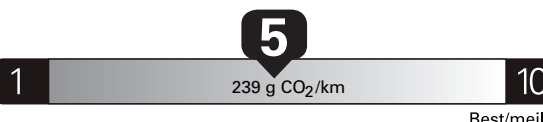

Annual fuel **COST**
for an annual distance of 20,000 km, and an average fuel price of $1.25 per litre

$ 2 550

Coût annuel en carburant

pour une distance annuelle de 20 000 km, et un prix moyen du carburant de 1,25 $ par litre

Small SUVs range from /
Les petits VUS font entre

1.9 - 14.3 L_e/100 km

L_e is gasoline litre equivalent
L_e signifie litre équivalent d'essence

Carbon Dioxide Rating / Indice de dioxyde de carbone

Smog Rating / Indice de Smog