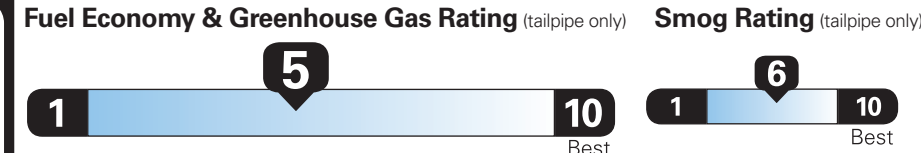

SAFETY/SECURITY

- ADVANCETRAC™ WITH RSC®
- AIRBAG-DRIVER/PASS KNEE
- AIRBAGS - DUAL STAGE FRONT
- AIRBAGS - FRONT SEAT MOUNTED SIDE IMPACT
- AIRBAGS - SAFETY CANOPY®
- INDIV TIRE PRESS MONIT SYS
- LATCH CHILD SAFETY SYSTEM
- PERSONAL SAFETY SYSTEM™
- SECURILOCK® ANTI-THEFT SYS
- SOS POST-CRASH ALERT SYS™

WARRANTY

- 3YR/36,000 BUMPER / BUMPER
- 5YR/60,000 POWERTRAIN
- 5YR/60,000 ROADSIDE ASSIST

INCLUDED ON THIS VEHICLE

(MSRP)

EQUIPMENT GROUP 201A

OPTIONAL EQUIPMENT/OTHER

2023 MODEL YEAR	
STAR WHITE	995.00
245/60R18 A/S BSW TIRES	
HEATED STEERING WHEEL	350.00
CONVENIENCE PACKAGE	1,250.00
.PERIMETER ALARM	
.POWER LIFTGATE	
.REMOTE START SYSTEM	
.UNIVERSAL GARAGE DOOR OPENER	
.WIRELESS CHARGING PAD	
50 STATE EMISSIONS	NO CHARGE
PANORAMIC VISTA ROOF	1,595.00
MINI SPARE WHL/TIRE	100.00
18" BRT MCH ALM WHL W/PTD PKT	895.00
FRONT LICENSE PLATE BRACKET	NO CHARGE

PRICE INFORMATION

BASE PRICE	$39,345.00
TOTAL OPTIONS/OTHER	5,185.00
TOTAL VEHICLE & OPTIONS/OTHER	44,530.00
DESTINATION & DELIVERY	1,495.00

EPA DOT Fuel Economy and Environment

Gasoline Vehicle

Fuel Economy

23 MPG
combined city/hwy

21 city
28 highway

4.3 gallons per 100 miles

Small SUVs range from 14 to 129 MPG. The best vehicle rates 132 MPGe.

You spend
$1,500

more in fuel costs
over 5 years
compared to the
average new vehicle.

Annual fuel cost
$1,900

This vehicle emits 380 grams CO₂ per mile. The best emits 0 grams per mile (tailpipe only). Producing and distributing fuel also create emissions; learn more at fueleconomy.gov.

Actual results will vary for many reasons, including driving conditions and how you drive and maintain your vehicle. The average new vehicle gets 28 MPG and costs $8,000 to fuel over 5 years. Cost estimates are based on 15,000 miles per year at $2.95 per gallon. MPGe is miles per gasoline gallon equivalent. Vehicle emissions are a significant cause of climate change and smog.

fueleconomy.gov

Calculate personalized estimates and compare vehicles

Smartphone QR Code™

GOVERNMENT 5-STAR SAFETY RATINGS

Overall Vehicle Score ★★★★★

Based on the combined ratings of frontal, side and rollover. Should ONLY be compared to other vehicles of similar size and weight.

Frontal Crash Driver Passenger ★★★★★

Based on the risk of injury in a frontal impact. Should ONLY be compared to other vehicles of similar size and weight.

Side Crash Front seat Rear seat ★★★★★

Based on the risk of injury in a side impact.

Rollover ★★★★★

Based on the risk of rollover in a single-vehicle crash.

Star ratings range from 1 to 5 stars (★★★★★), with 5 being the highest. Source: National Highway Traffic Safety Administration (NHTSA). www.safercar.gov or 1-888-327-4236

FordPass Connect™

Download the FordPass™ app* and you can:

1. Access Vehicle Control Features
2. Remotely start, lock and unlock your vehicle.
   - Locate your vehicle and check approximate fuel range.
   - Receive vehicle health alerts.

1. Activate 4G LTE Wi-Fi Hotspot
2. New vehicles include a 3-month or 3GB data (whichever comes first) Wi-Fi trial.
   - Connect up to ten Wi-Fi-equipped devices.

The FordPass Connect™ modem is active and sending vehicle data (e.g., diagnostics) to Ford. See in-vehicle Settings for connectivity options.

Insist on Ford Protect! The only extended service plan fully backed by Ford and honored at every Ford dealership in the U.S., Canada and Mexico. See your Ford dealer or visit www.FordOwner.com.

WARNING: Operating, servicing and maintaining a passenger vehicle, pickup truck, van, or off-road vehicle can expose you to chemicals including engine exhaust, carbon monoxide, phthalates, and lead, which are known to the State of California to cause cancer and birth defects or other reproductive harm. To minimize exposure, avoid breathing exhaust, do not idle the engine except as necessary, service your vehicle in a well-ventilated area and wear gloves or wash your hands frequently when servicing your vehicle. For more information go to www.P65Warnings.ca.gov/passenger-vehicle.

SCAN OR TEXT 2FPBA05253 TO 48028

Msg & Data rates may apply. Text HELP for help

www.ford.com/help/privacy-terms/