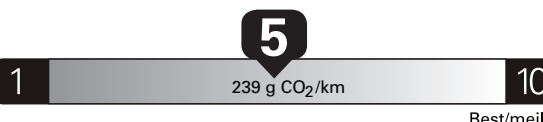

Annual fuel **COST**
for an annual distance of 20,000 km, and an average fuel price of $1.00 per litre

$ 2 040

Coût annuel en carburant

pour une distance annuelle de 20 000 km, et un prix moyen du carburant de 1,00 $ par litre

Small SUVs range from /
Les petites VUS font entre

1.8 - 14.6 L_e/100 km

L_e is gasoline litre equivalent
L_e signifie litre équivalent d'essence

Carbon Dioxide Rating / Indice de dioxyde de carbone

Smog Rating / Indice de Smog