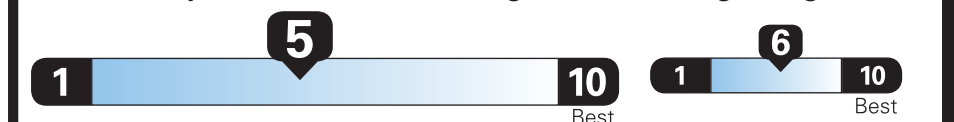

Fuel Economy & Greenhouse Gas Rating (tailpipe only) **Smog Rating** (tailpipe only)

This vehicle emits 380 grams CO₂ per mile. The best emits 0 grams per mile (tailpipe only). Producing and distributing fuel also create emissions; learn more at fueleconomy.gov.

Actual results will vary for many reasons, including driving conditions and how you drive and maintain your vehicle. The average new vehicle gets 28 MPG and costs $9,750 to fuel over 5 years. Cost estimates are based on 15,000 miles per year at $3.60 per gallon. MPGe is miles per gasoline gallon equivalent. Vehicle emissions are a significant cause of climate change and smog.

fueleconomy.gov

Calculate personalized estimates and compare vehicles

GOVERNMENT 5-STAR SAFETY RATINGS

Overall Vehicle Score ★★★★★		
Based on the combined ratings of frontal, side and rollover. Should ONLY be compared to other vehicles of similar size and weight.		
Frontal Crash	Driver Passenger	★★★★★
Based on the risk of injury in a frontal impact. Should ONLY be compared to other vehicles of similar size and weight.		
Side Crash	Front seat Rear seat	★★★★★
Based on the risk of injury in a side impact.		
Rollover		★★★★
Based on the risk of rollover in a single-vehicle crash.		

Star ratings range from 1 to 5 stars (★★★★★), with 5 being the highest. Source: National Highway Traffic Safety Administration (NHTSA). www.safercar.gov or 1-888-327-4236

FordPass Connect™

1. Download the FordPass™ app* and you can:
2. **Access Vehicle Control Features**
     - Remotely start, lock and unlock your vehicle.
     - Locate your vehicle and check approximate fuel range.
     - Receive vehicle health alerts.
   - **Activate 4G LTE Wi-Fi Hotspot**
     - New vehicles include a 3-month or 3GB data (whichever comes first) Wi-Fi trial.
     - Connect up to ten Wi-Fi-equipped devices.

The FordPass Connect™ modem is active and sending vehicle data (e.g., diagnostics) to Ford. See in-vehicle Settings for connectivity options.

Insist on Ford Protect! The only extended service plan fully backed by Ford and honored at every Ford dealership in the U.S., Canada and Mexico. See your Ford dealer or visit www.FordOwner.com.

WARNING: Operating, servicing and maintaining a passenger vehicle, pickup truck, van, or off-road vehicle can expose you to chemicals including engine exhaust, carbon monoxide, phthalates, and lead, which are known to the State of California to cause cancer and birth defects or other reproductive harm. To minimize exposure, avoid breathing exhaust, do not idle the engine except as necessary, service your vehicle in a well-ventilated area and wear gloves or wash your hands frequently when servicing your vehicle. For more information go to www.P65Warnings.ca.gov/passenger-vehicle.

SCAN OR TEXT 2FRBA46072 TO 48028

Msg & Data rates may apply. Text HELP for help

www.ford.com/help/privacy-terms/