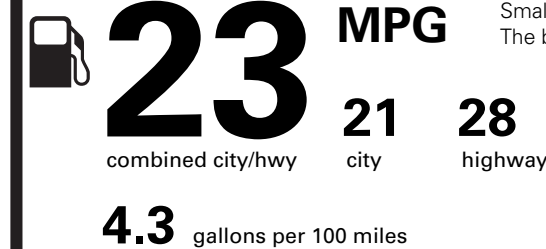

FUNCTIONAL

- AM/FM/MP3, 6 SPEAKERS
- AUTO START STOP TECH
- ELECTRONIC PWR ASST STEER
- FORD CO-PILOT360™
- FORDPASS™ CONNECT 4GWI-FI
  HOTSPOT TELEMATICS MODEM
- INTELL ACCESS W/PUSH START
- REAR VIEW CAMERA
- SIRIUSXM® W/360L- NA AK&HI
- SYNC®4A W/EVR & 12" SCREEN

SAFETY/SECURITY

- ADVANCETRAC™ WITH RSC®
- AIRBAG-DRIVER/PASS KNEE
- AIRBAGS - DUAL STAGE FRONT
- AIRBAGS - FRONT SEAT
  MOUNTED SIDE IMPACT
- AIRBAGS - SAFETY CANOPY®
- INDIV TIRE PRESS MONIT SYS
- LATCH CHILD SAFETY SYSTEM
- PERSONAL SAFETY SYSTEM™
- SECURILOCK® ANTI-THEFT SYS
- SOS POST-CRASH ALERT SYS™

WARRANTY

- 3YR/36,000 BUMPER / BUMPER
- 5YR/60,000 POWERTRAIN
- 5YR/60,000 ROADSIDE ASSIST

INCLUDED ON THIS VEHICLE

(MSRP)

EQUIPMENT GROUP 100A

OPTIONAL EQUIPMENT/OTHER

2024 MODEL YEAR	
STONE BLUE METALLIC	495.00
BLACK APPEARANCE PACKAGE	1,295.00
.19" HI GLOSS BLK-PTD ALUM WHL	
.245/55R19 A/S BSW TIRES	
.BLACK BADGES	
.REAR PAINTED BUMPER-BODY CLR	
.LOWER BODYDSIDE MLDG - BLACK	
.MIRROR CAPS - PILLAR BLACK	
.REAR PARKING SENSORS	
FLR LINERS, FRT/RR W/CARPET	200.00
50 STATE EMISSIONS	NO CHARGE
MINI SPARE WHL/TIRE	100.00
FRONT LICENSE PLATE BRACKET	NO CHARGE

PRICE INFORMATION

BASE PRICE	$38,365.00
TOTAL OPTIONS/OTHER	2,090.00
TOTAL VEHICLE & OPTIONS/OTHER	40,455.00
DESTINATION & DELIVERY	1,495.00

EPA DOT Fuel Economy and Environment

Gasoline Vehicle

Fuel Economy

Small SUVs range from 14 to 123 MPG. The best vehicle rates 140 MPGe.

You spend **$2,000** more in fuel costs over 5 years compared to the average new vehicle.

Annual fuel cost **$2,350**