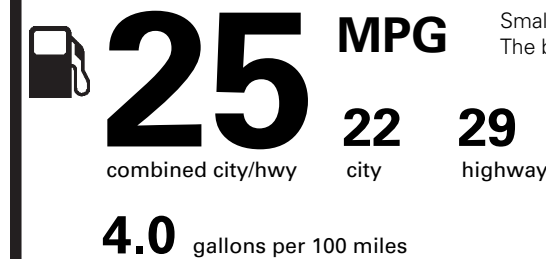

NO CHARGE

PRICE INFORMATION

BASE PRICE	\$33,300.00
TOTAL OPTIONS/OTHER	
TOTAL VEHICLE & OPTIONS/OTHER	33,300.00
DESTINATION & DELIVERY	1,095.00

EPA DOT Fuel Economy and Environment

Gasoline Vehicle

Fuel Economy

Small SUVs range from 18 to 120 MPG. The best vehicle rates 136 MPGe.

You spend \$750

more in fuel costs over 5 years compared to the average new vehicle.

Annual fuel cost \$1,550

Fuel Economy & Greenhouse Gas Rating (tailpipe only) Smog Rating (tailpipe only)