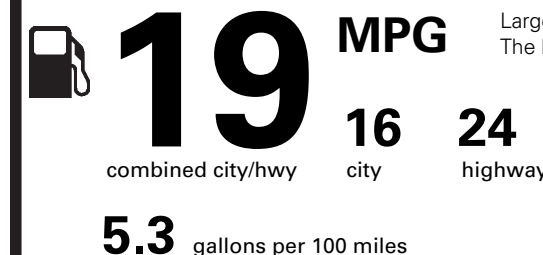

(MSRP)

**PRICE INFORMATION**

BASE PRICE	\$50,115.00
TOTAL OPTIONS/OTHER	4,155.00
TOTAL VEHICLE & OPTIONS/OTHER	54,270.00
DESTINATION & DELIVERY	925.00

(MSRP)

## Fuel Economy and Environment

Gasoline Vehicle

**Fuel Economy**

Large Cars range from 14 to 104 MPG. The best vehicle rates 136 MPGe.

You spend **\$2,750**

more in fuel costs over 5 years compared to the average new vehicle.