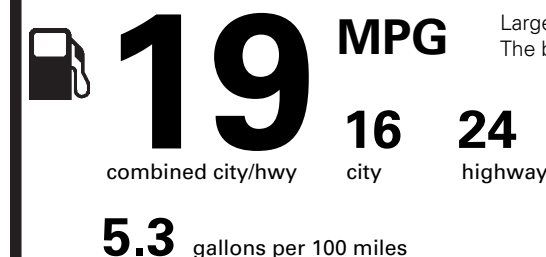

PRICE INFORMATION

BASE PRICE	\$51,945.00
TOTAL OPTIONS/OTHER	4,960.00
TOTAL VEHICLE & OPTIONS/OTHER DESTINATION & DELIVERY	56,905.00
TOTAL BEFORE DISCOUNTS	57,900.00
COMFORT DISC PKG	- 750.00
TOTAL SAVINGS	- 750.00

EPA DOT Fuel Economy and Environment

Gasoline Vehicle

Fuel Economy

Large Cars range from 14 to 104 MPG. The best vehicle rates 136 MPGe.

You spend **\$3,000**

more in fuel costs over 5 years compared to the average new vehicle.