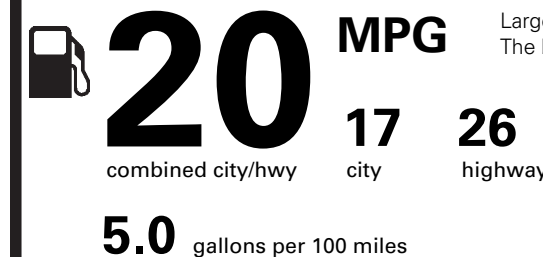

(MSRP)

PRICE INFORMATION

BASE PRICE	\$48,115.00
TOTAL OPTIONS/OTHER	5,635.00
TOTAL VEHICLE & OPTIONS/OTHER	53,750.00
DESTINATION & DELIVERY	925.00

(MSRP)

EPA DOT Fuel Economy and Environment

Gasoline Vehicle

Fuel Economy

Large Cars range from 14 to 104 MPG. The best vehicle rates 136 MPGe.

You spend **\$2,250**

more in fuel costs over 5 years compared to the average new vehicle.

Annual fuel cost **\$1,800**

Fuel Economy & Greenhouse Gas Rating (tailpipe only) Smog Rating (tailpipe only)