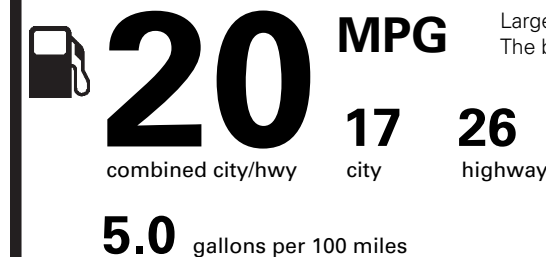

WARRANTY

- 4YR/50K MILE WARRANTY
- 4YR/50K PICKUPDELIVERY SVC
- 6YR/70K MI POWERTRAIN WARR

INCLUDED ON THIS VEHICLE

(MSRP)

EQUIPMENT GROUP 100A

OPTIONAL EQUIPMENT/OTHER

2018 MODEL YEAR	
WHITE PLATINUM MET TRI-COAT	695.00
FLR LINERS ALL WEATHER	120.00

PRICE INFORMATION

BASE PRICE	\$45,160.00
TOTAL OPTIONS/OTHER	815.00
TOTAL VEHICLE & OPTIONS/OTHER	45,975.00
DESTINATION & DELIVERY	995.00

EPA DOT Fuel Economy and Environment

Gasoline Vehicle

Fuel Economy

Large Cars range from 14 to 104 MPG. The best vehicle rates 136 MPGe.

You spend **\$2,250**

more in fuel costs over 5 years compared to the average new vehicle.

Annual fuel cost **\$1,800**

Fuel Economy & Greenhouse Gas Rating (tailpipe only) Smog Rating (tailpipe only)