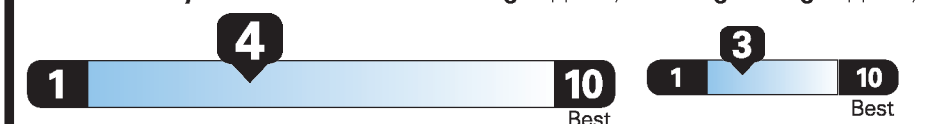

FUNCTIONAL

- ACTIVE NOISE CONTROL
- ADAPTIVE STEERING
- ADAPTIVE SUSPENSION (CCD)
- AUTO HOLD
- FORWARD AND REVERSE SENSING SYSTEM
- INTELLIGENT ACCESS W/PUSH BUTTON START
- LINCOLN CONNECT - 4G MODEM WITH WIFI CAPABILITY
- MYKEY
- REAR VIEW CAMERA
- REMOTE START
- SIRIUSXM SAT N/A AK/HI
- SYNC® 3

SAFETY/SECURITY

- ADVANCETRAC ESC
- AIRBAGS - SIDE IMPACT / CURTAINS
- DRIVER/PASS KNEE AIR BAGS
- DUAL STAGE FRONT AIRBAGS
- INDIVIDUAL TIRE PRESSURE MONITORING SYSTEM (TPMS)
- PERIMETER ALARM
- PERSONAL SAFETY SYSTEM
- SOS POST CRASH SYSTEM

WARRANTY

- 4YR/50K MILE WARRANTY
- 4YR/50K PICKUPDELIVERY SVC
- 6YR/70K MI POWERTRAIN WARR

INCLUDED ON THIS VEHICLE

(MSRP)

EQUIPMENT GROUP 100A

OPTIONAL EQUIPMENT/OTHER

FLR LINERS ALL WEATHER

120.00

PRICE INFORMATION

BASE PRICE	$45,160.00
TOTAL OPTIONS/OTHER	120.00
TOTAL VEHICLE & OPTIONS/OTHER	45,280.00
DESTINATION & DELIVERY	925.00

EPA DOT Fuel Economy and Environment

Gasoline Vehicle

Fuel Economy

20 MPG
combined city/hwy city highway

Large Cars range from 14 to 104 MPG. The best vehicle rates 136 MPGe.

You spend **$2,250**

more in fuel costs over 5 years compared to the average new vehicle.

5.0 gallons per 100 miles

Annual fuel cost

$1,800

Fuel Economy & Greenhouse Gas Rating (tailpipe only) Smog Rating (tailpipe only)

This vehicle emits 440 grams CO₂ per mile. The best emits 0 grams per mile (tailpipe only). Producing and distributing fuel also create emissions; learn more at fueleconomy.gov.

Actual results will vary for many reasons, including driving conditions and how you drive and maintain your vehicle. The average new vehicle gets 27 MPG and costs $6,750 to fuel over 5 years. Cost estimates are based on 15,000 miles per year at $2.40 per gallon. MPGe is miles per gasoline gallon equivalent. Vehicle emissions are a significant cause of climate change and smog.

fueleconomy.gov

Calculate personalized estimates and compare vehicles

Smartphone QR Code™

GOVERNMENT 5-STAR SAFETY RATINGS

Overall Vehicle Score ★★★★★

Based on the combined ratings of frontal, side and rollover. Should ONLY be compared to other vehicles of similar size and weight.

Frontal Crash Driver Passenger ★★★★★

Based on the risk of injury in a frontal impact. Should ONLY be compared to other vehicles of similar size and weight.

Side Crash Front seat Rear seat ★★★★★

Based on the risk of injury in a side impact.

Rollover ★★★★★

Based on the risk of rollover in a single-vehicle crash.

Star ratings range from 1 to 5 stars (★★★★★), with 5 being the highest.

Source: National Highway Traffic Safety Administration (NHTSA).

www.safercar.gov or 1-888-327-4236