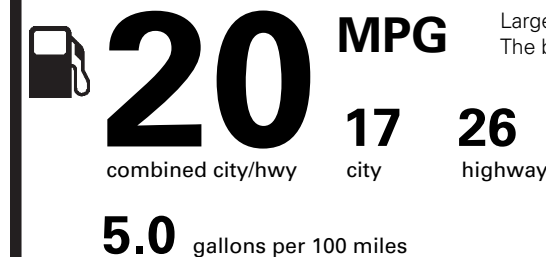

RAMP ONE

RA2L

RAMP TWO

FINAL ASSEMBLY PLANT

FLAT ROCK

METHOD OF TRANSP.

RAIL

ITEM #: 28-S202 0/T 2

JD051 N RD 2X 820 000353 04 05 18

EPA DOT Fuel Economy and Environment

Gasoline Vehicle

Fuel Economy

Large Cars range from 14 to 104 MPG. The best vehicle rates 136 MPGe.

You spend \$2,250

more in fuel costs over 5 years compared to the average new vehicle.