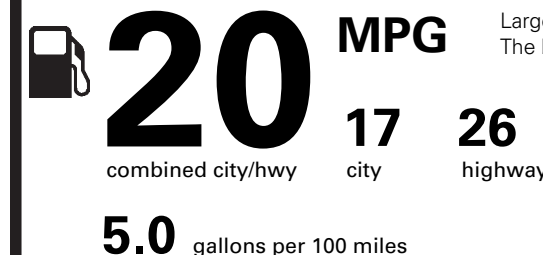

PRICE INFORMATION

BASE PRICE	\$45,160.00
TOTAL OPTIONS/OTHER	
TOTAL VEHICLE & OPTIONS/OTHER	45,160.00
DESTINATION & DELIVERY	925.00

EPA DOT Fuel Economy and Environment

Gasoline Vehicle

Fuel Economy

Large Cars range from 14 to 104 MPG. The best vehicle rates 136 MPGe.

You spend **\$2,250**

more in fuel costs over 5 years compared to the average new vehicle.

Annual fuel cost

\$1,800

Fuel Economy & Greenhouse Gas Rating (tailpipe only) Smog Rating (tailpipe only)

This vehicle emits 440 grams CO₂ per mile. The best emits 0 grams per mile (tailpipe only). Producing and distributing fuel also create emissions; learn more at fueleconomy.gov.