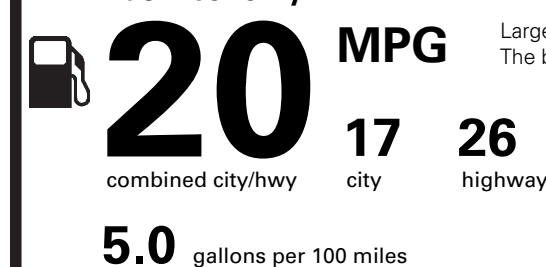

PRICE INFORMATION

BASE PRICE	\$45,160.00
TOTAL OPTIONS/OTHER	
TOTAL VEHICLE & OPTIONS/OTHER	45,160.00
DESTINATION & DELIVERY	995.00

EPA DOT Fuel Economy and Environment

Gasoline Vehicle

Fuel Economy

Large Cars range from 14 to 104 MPG. The best vehicle rates 136 MPGe.