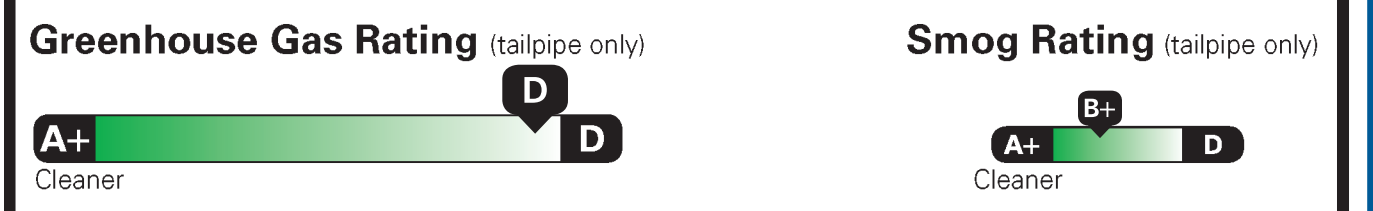

RAMP ONE	CL15			TOTAL MSRP $59,960.00
	RAMP TWO		CONVOY		Scan The QR Code to get more details about this vehicle
			ITEM #: 52-T123 O/T 2		
This label is affixed pursuant to the Federal Automobile Information Disclosure Act. Gasoline, License, and Title Fees, State and Local taxes are not included. Dealer installed options or accessories are not included unless listed above.				I393 R 6B 2X 650 000527 04 24 26	

California Air Resources Board Gasoline Vehicle

Environmental Performance

These ratings are not directly comparable to the U.S. EPA/DOT light-duty vehicle label ratings. For information on how to compare, please see www.arb.ca.gov/ep_label.

Protect the environment. Choose vehicles with **higher ratings**:

Vehicle emissions are a primary contributor to climate change and smog. Ratings are determined by the California Air Resources Board based on this vehicle's measured emissions.

GOVERNMENT 5-STAR SAFETY RATINGS

Overall Vehicle Score		Not Rated
Based on the combined ratings of frontal, side and rollover. Should ONLY be compared to other vehicles of similar size and weight.		
Frontal Crash	Driver Passenger	Not Rated
Based on the risk of injury in a frontal impact. Should ONLY be compared to other vehicles of similar size and weight.		
Side Crash	Front seat Rear seat	Not Rated
Based on the risk of injury in a side impact.		
Rollover		Not Rated
Based on the risk of rollover in a single-vehicle crash.		

Star ratings range from 1 to 5 stars (★★★★★), with 5 being the highest. Source: National Highway Traffic Safety Administration (NHTSA). www.safercar.gov or 1-888-327-4236

WARNING: Operating, servicing and maintaining a passenger vehicle, pickup truck, van, or off-road vehicle can expose you to chemicals including engine exhaust, carbon monoxide, phthalates, and lead, which are known to the State of California to cause cancer and birth defects or other reproductive harm. To minimize exposure, avoid breathing exhaust, do not idle the engine except as necessary, service your vehicle in a well-ventilated area and wear gloves or wash your hands frequently when servicing your vehicle. For more information go to www.P65Warnings.ca.gov/passenger-vehicle.

FordPass Connect™

1. Download the FordPass™ app* and you can:
2. **Access Vehicle Control Features**
3. Remotely start, lock and unlock your vehicle.
   - Locate your vehicle and check approximate fuel range.
   - Receive vehicle health alerts.
4. **Activate 4G LTE Wi-Fi Hotspot**
5. New vehicles include a 3-month or 3GB data (whichever comes first) Wi-Fi trial.
   - Connect up to ten Wi-Fi-equipped devices.

The FordPass Connect™ modem is active and sending vehicle data (e.g., diagnostics) to Ford. See in-vehicle Settings for connectivity options.

Ford Protect®

Insist on Ford Protect! The only extended service plan fully backed by Ford and honored at every Ford dealership in the U.S., Canada and Mexico. See your Ford dealer or visit www.FordOwner.com.

Ford Credit

Get Prequalified now at www.ford.com/finance