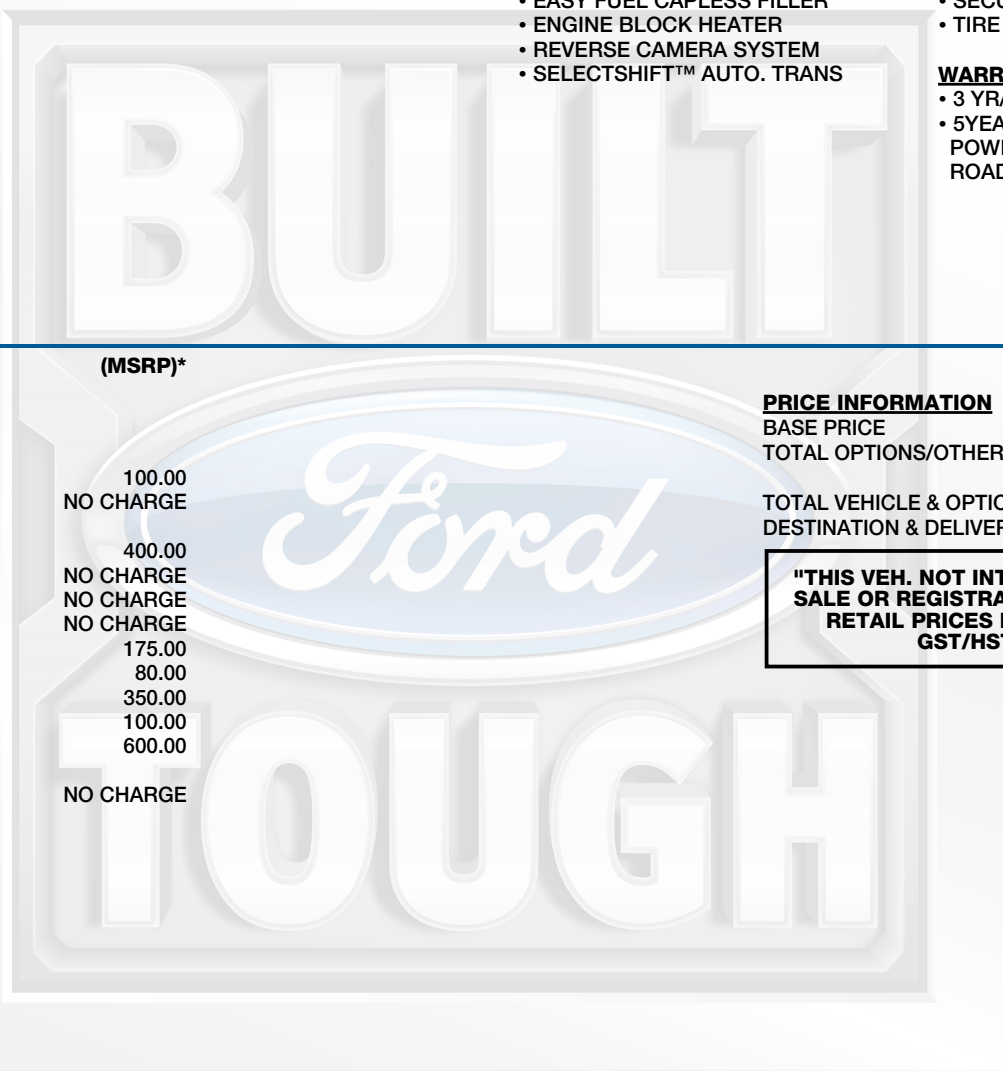

ford.ca

VEHICLE DESCRIPTION

TRANSIT

2024 150 LR CARGO RWD
148" WHEELBASE
3.5L PFDI V6
10-SPEED TRANSMISSION

RK A61409

EXTERIOR
OXFORD WHITE
INTERIOR
EBONY CLOTH

STANDARD EQUIPMENT

STANDARD EQUIPMENT INCLUDED AT NO EXTRA CHARGE IN THE BASE PRICE BELOW

EXTERIOR

- DAYTIME RUNNING LIGHTS
- WIPERS, VARIABLE INTERVAL

INTERIOR

- LAMPS, DOME/REAR CARGO
- POWER POINTS

FUNCTIONAL

- A/C, MANUAL FRONT
- ABS, POWER 4-WHEEL DISC
- EASY FUEL CAPLESS FILLER
- ENGINE BLOCK HEATER
- REVERSE CAMERA SYSTEM
- SELECTSHIFT™ AUTO. TRANS

SAFETY/SECURITY

- ADVANCETRAC™/ROLL STABILITY CONTROL
- SECURILOCK ANTI-THEFT SYS
- TIRE PRESSURE MONITOR SYS

WARRANTY

- 3 YR/60,000 KM BASIC
- 5YEAR/100,000 KM POWERTRAIN
- ROADSIDE ASSISTANCE 24 HRS

INCLUDED ON THIS VEHICLE

(MSRP)*

OPTIONAL EQUIPMENT/OTHER

- 2024 MODEL YEAR
- FEDERAL EXCISE TAX
- OXFORD WHITE
- PREFERRED EQUIPMENT PKG.101A
- 3.73 LIMITED SLIP AXLE
- 8800# GVWR PACKAGE
- 2WAY D/P NO ARM REST EB CLTH
- 50 STATE EMISSIONS
- BACK UP ALARM
- LONG-ARM PWR MIRRORS
- RADIO - SYNC3, 4" SCN
- 2 ADDITIONAL KEYS
- LOAD AREA PROTECTION PKG
- .VINYL F/R FLOOR COVERING
- E-85 FLEX FUEL CAPABLE

- 100.00
- NO CHARGE
- 400.00
- NO CHARGE
- NO CHARGE
- NO CHARGE
- 175.00
- 80.00
- 350.00
- 100.00
- 600.00
- NO CHARGE

PRICE INFORMATION

BASE PRICE	$58,195.00
TOTAL OPTIONS/OTHER	1,805.00
TOTAL VEHICLE & OPTIONS/OTHER	60,000.00
DESTINATION & DELIVERY	2,995.00

"THIS VEH. NOT INTENDED FOR SALE OR REGISTRATION IN US" RETAIL PRICES EXCLUDE GST/HST

(MSRP)*

Ask your dealer for the FUEL CONSUMPTION GUIDE or CALL 1-800-387-2000

L/100km NOT APPLICABLE / L/100km NON APPLICABLE

Canada

Demandez le GUIDE DE CONSOMMATION DE CARBURANT à votre concessionnaire ou composez le 1-800-387-2000

**U.S. GOVERNMENT SAFETY RATINGS
COTES DE SÉCURITÉ DU GOUVERNEMENT AMÉRICAIN**

Overall Vehicle Score / Cote globale du véhicule	Not Rated / Non coté	
Frontal Crash / Collision frontale	Driver / Conducteur Passenger / Passager	★★★★
Side Crash / Collision latérale	Front seat / Siège avant Rear seat / Siège arrière	Not Rated / Non coté Not Rated / Non coté
Rollover / Capotage	Not Rated / Non coté	

Star ratings range from 1 to 5 stars (*****), with 5 being the highest. Les cotes varient de 1 à 5 étoiles (*****), 5 étant la cote la plus élevée.

Source: U.S. National Highway Traffic Safety Administration
For more information / Pour de plus amples renseignements
www.safercar.gov

FordPass Connect™

Download the FordPass™ app* and you can:

1. **Access Vehicle Control Features**
2. Remotely start, lock and unlock your vehicle.
   - Locate your vehicle and check approximate fuel range.
   - Receive vehicle health alerts.

1. **Activate 4G LTE Wi-Fi Hotspot**
2. New vehicles include a 3-month or 3GB data (whichever comes first) Wi-Fi trial.
   - Connect up to ten Wi-Fi-equipped devices.

Ask your sales consultant for more details.

Scan code not operational at this time

FOR PLANT USE ONLY

RAMP ONE/ TERMINAL UN	CM6B		TOTAL MSRP $62,995.00
RAMP TWO/ TERMINAL DEUX		FINAL ASSEMBLY PLANT/ USINE DE MONTAGE KANSAS CITY	
METHOD OF TRANSP/ MODE DE TRANSPORT	CONVOY	ITEM #: B1-J06F O/T 2	
			RD042 N RE 2X 435 000550 04 04 24

* MANUFACTURER'S SUGGESTED RETAIL PRICE = MSRP
* NOTE: THIS PRICE HAS BEEN DEVELOPED AS A GUIDE. DEALERS MAY SELL FOR LESS AND ARE NOT UNDER ANY OBLIGATION TO ACCEPT THIS SUGGESTED RETAIL PRICE.

1FTYE1Y8XRKA61409

Ford FORD PROTECT
Insist on Ford Protect! The only extended service plan fully backed by Ford and honored at every Ford dealership in the US and Canada. See your Ford dealer for additional details, or visit www.ford.ca for more information.