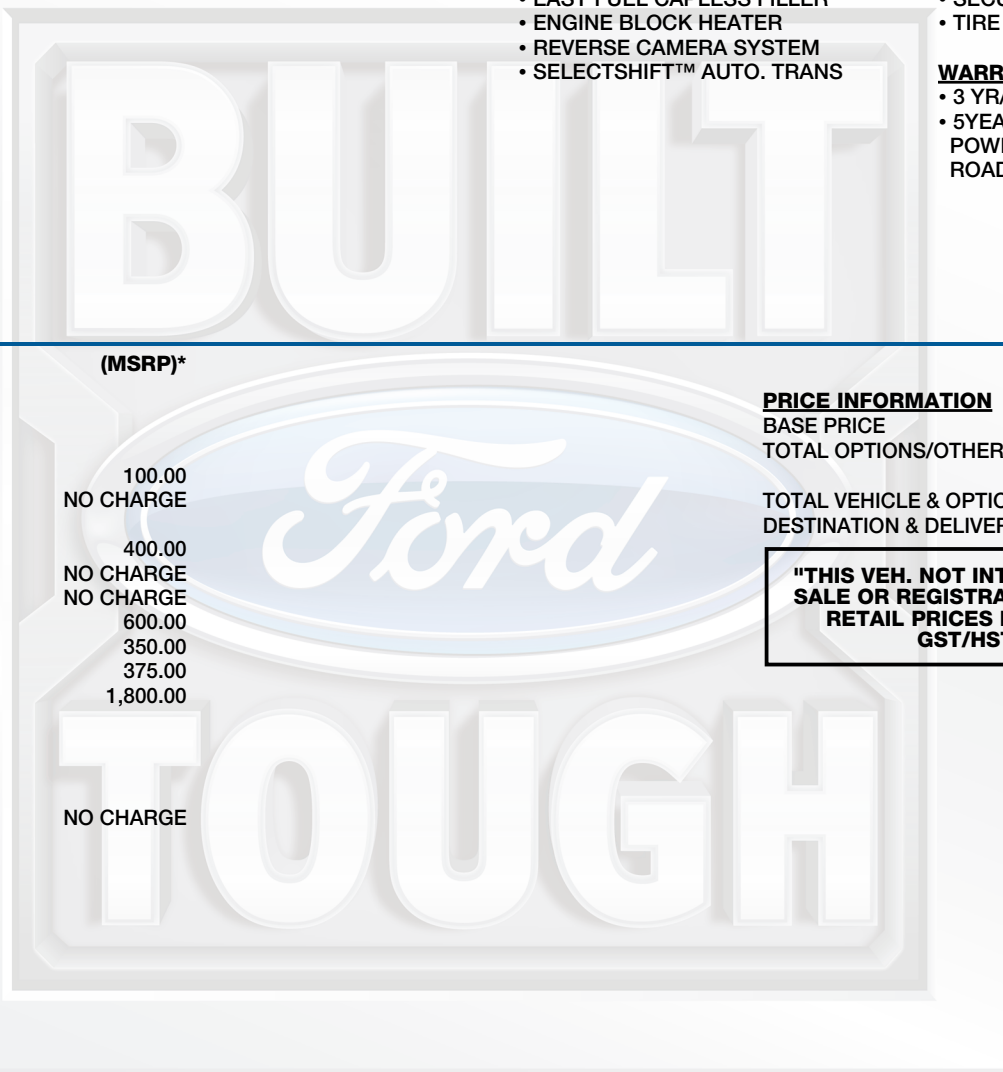

ford.ca

VEHICLE DESCRIPTION

TRANSIT

2024 150 MR CARGO RWD
148" WHEELBASE
3.5L PFDI V6
10-SPEED TRANSMISSION

RK A61611

EXTERIOR OXFORD WHITE
INTERIOR DARK PALAZZO GREY CLOTH

STANDARD EQUIPMENT

STANDARD EQUIPMENT INCLUDED AT NO EXTRA CHARGE IN THE BASE PRICE BELOW

EXTERIOR

- DAYTIME RUNNING LIGHTS
- WIPERS, VARIABLE INTERVAL

INTERIOR

- LAMPS, DOME/REAR CARGO
- POWER POINTS

FUNCTIONAL

- A/C, MANUAL FRONT
- ABS, POWER 4-WHEEL DISC
- EASY FUEL CAPLESS FILLER
- ENGINE BLOCK HEATER
- REVERSE CAMERA SYSTEM
- SELECTSHIFT™ AUTO. TRANS

SAFETY/SECURITY

- ADVANCETRAC™/ROLL STABILITY CONTROL
- SECURILOCK ANTI-THEFT SYS
- TIRE PRESSURE MONITOR SYS

WARRANTY

- 3 YR/60,000 KM BASIC
- 5YEAR/100,000 KM POWERTRAIN
- ROADSIDE ASSISTANCE 24 HRS

INCLUDED ON THIS VEHICLE

OPTIONAL EQUIPMENT/OTHER

- 2024 MODEL YEAR
- FEDERAL EXCISE TAX
- OXFORD WHITE
- PREFERRED EQUIPMENT PKG.101A
- 3.73 LIMITED SLIP AXLE
- 8800# GVWR PACKAGE
- 50 STATE EMISSIONS
- HD TRAILER TOW PACKAGE
- RADIO - SYNC3, 4" SCN
- DUAL BATTERIES (70 AMP-HR)
- INTERIOR UP PACKAGE - CARGO
- .VINYL F/R FLOOR COVERING
- .2WAY DRV/PASS PALAZZO CLOTH
- .SHORT-ARM PWR MIRRORS
- .ILLUMINATED SUN VISORS
- E-85 FLEX FUEL CAPABLE

(MSRP)*

100.00
NO CHARGE
400.00
NO CHARGE
600.00
350.00
375.00
1,800.00
NO CHARGE

PRICE INFORMATION

BASE PRICE $59,495.00
TOTAL OPTIONS/OTHER 3,625.00
TOTAL VEHICLE & OPTIONS/OTHER DESTINATION & DELIVERY 63,120.00
2,995.00

(MSRP)*

"THIS VEH. NOT INTENDED FOR SALE OR REGISTRATION IN US" RETAIL PRICES EXCLUDE GST/HST

ENERGUIDE

Ask your dealer for the FUEL CONSUMPTION GUIDE or CALL 1-800-387-2000

L/100km NOT APPLICABLE / L/100km NON APPLICABLE

Canada

Demandez le GUIDE DE CONSOMMATION DE CARBURANT à votre concessionnaire ou composez le 1-800-387-2000

**U.S. GOVERNMENT SAFETY RATINGS
COTES DE SÉCURITÉ DU GOUVERNEMENT AMÉRICAIN**

Overall Vehicle Score / Cote globale du véhicule	Not Rated / Non coté	
Frontal Crash / Collision frontale	Driver / Conducteur Passenger / Passager	★★★★
Side Crash / Collision latérale	Front seat / Siège avant Rear seat / Siège arrière	Not Rated / Non coté Not Rated / Non coté
Rollover / Capotage	Not Rated / Non coté	

Star ratings range from 1 to 5 stars (*****), with 5 being the highest. Les cotes varient de 1 à 5 étoiles (*****), 5 étant la cote la plus élevée.

Source: U.S. National Highway Traffic Safety Administration
For more information / Pour de plus amples renseignements
www.safercar.gov

FordPass Connect™

Download the FordPass™ app* and you can:

1. **Access Vehicle Control Features**
2. Remotely start, lock and unlock your vehicle.
   - Locate your vehicle and check approximate fuel range.
   - Receive vehicle health alerts.
3. **Activate 4G LTE Wi-Fi Hotspot**
4. New vehicles include a 3-month or 3GB data (whichever comes first) Wi-Fi trial.
   - Connect up to ten Wi-Fi-equipped devices.

Ask your sales consultant for more details.

Scan code not operational at this time

FOR PLANT USE ONLY

	RAMP ONE/ TERMINAL UN		TOTAL MSRP $66,115.00
	CO43		
	RAMP TWO/ TERMINAL DEUX	FINAL ASSEMBLY PLANT/ USINE DE MONTAGE	* MANUFACTURER'S SUGGESTED RETAIL PRICE = MSRP * NOTE: THIS PRICE HAS BEEN DEVELOPED AS A GUIDE. DEALERS MAY SELL FOR LESS AND ARE NOT UNDER ANY OBLIGATION TO ACCEPT THIS SUGGESTED RETAIL PRICE.
		KANSAS CITY	
	METHOD OF TRANSP/ MODE DE TRANSPORT	ITEM #: B8-S200 O/T 2	
	CONVOY	RD042 N RE 2X 435 000553 04 04 24