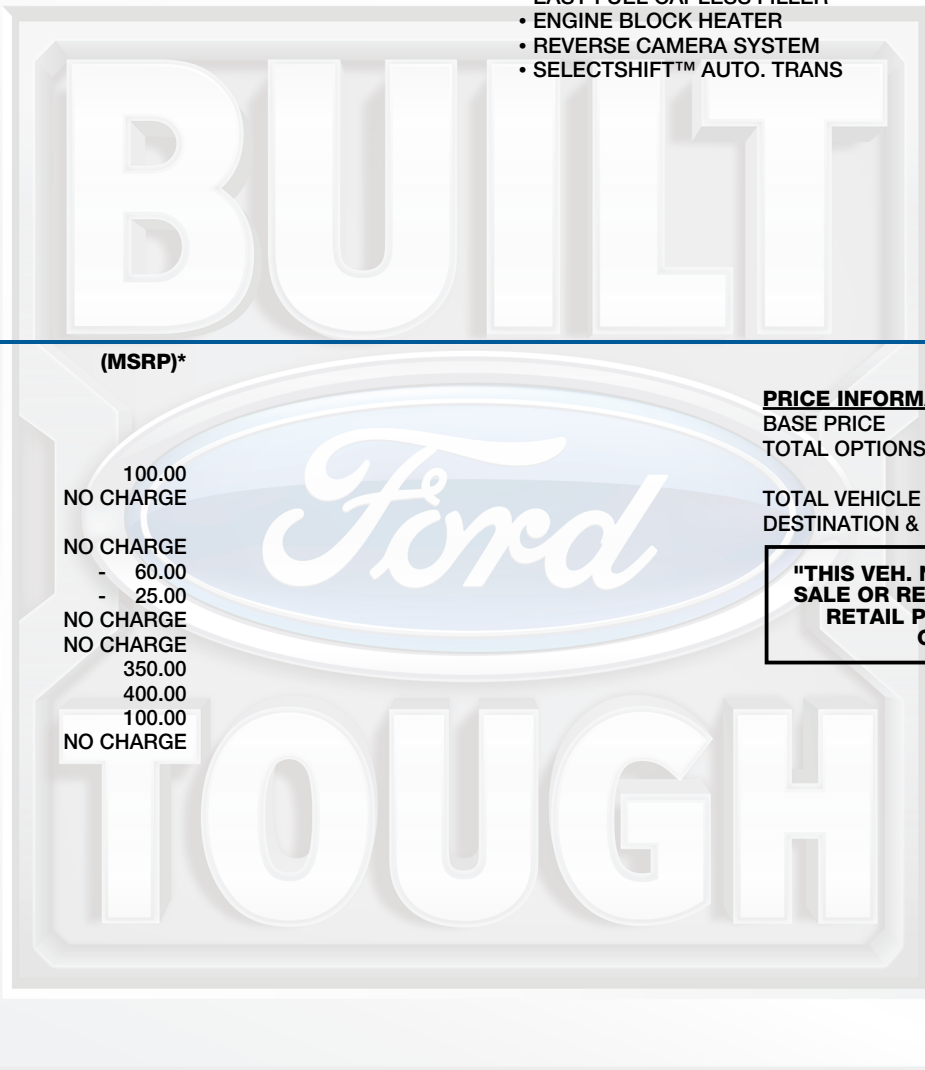

ford.ca

VEHICLE DESCRIPTION

TRANSIT

2023 150 MR CARGO RWD
130" WHEELBASE
3.5L PFDI V6
10-SPEED TRANSMISSION

PK B83194

EXTERIOR
INGOT SILVER METALLIC
INTERIOR
DARK PALAZZO GREY VINYL

STANDARD EQUIPMENT

STANDARD EQUIPMENT INCLUDED AT NO EXTRA CHARGE IN THE BASE PRICE BELOW

EXTERIOR

- DAYTIME RUNNING LIGHTS
- WIPERS, VARIABLE INTERVAL

INTERIOR

- LAMPS, DOME/REAR CARGO
- POWER POINTS

FUNCTIONAL

- A/C, MANUAL FRONT
- ABS, POWER 4-WHEEL DISC
- EASY FUEL CAPLESS FILLER
- ENGINE BLOCK HEATER
- REVERSE CAMERA SYSTEM
- SELECTSHIFT™ AUTO. TRANS

SAFETY/SECURITY

- ADVANCETRAC™/ROLL STABILITY CONTROL
- SECURILOCK ANTI-THEFT SYS
- TIRE PRESSURE MONITOR SYS

WARRANTY

- 3 YR/60,000 KM BASIC
- 5YEAR/100,000 KM POWERTRAIN
- ROADSIDE ASSISTANCE 24 HRS

INCLUDED ON THIS VEHICLE

(MSRP)*

OPTIONAL EQUIPMENT/OTHER

- 2023 MODEL YEAR
- FEDERAL EXCISE TAX
- INGOT SILVER METALLIC
- PREFERRED EQUIPMENT PKG.101A
- 3.73 NON-LIMITED SLIP AXLE
- AUTO START STOP REMOVAL
- WIFI 4G LTE HOTSPOT DELETE
- 8670# GVWR PACKAGE
- 50 STATE EMISSIONS
- RADIO - SYNC3, 4" SCN
- CRUISE CONTROL
- 2 ADDITIONAL KEYS
- E-85 FLEX FUEL CAPABLE

- 100.00
- NO CHARGE
- NO CHARGE
- 60.00
- 25.00
- NO CHARGE
- NO CHARGE
- 350.00
- 400.00
- 100.00
- NO CHARGE

PRICE INFORMATION

BASE PRICE	$54,890.00
TOTAL OPTIONS/OTHER	865.00
TOTAL VEHICLE & OPTIONS/OTHER	55,755.00
DESTINATION & DELIVERY	2,995.00

"THIS VEH. NOT INTENDED FOR SALE OR REGISTRATION IN US" RETAIL PRICES EXCLUDE GST/HST

(MSRP)*

ENERGUIDE

Ask your dealer for the FUEL CONSUMPTION GUIDE or CALL 1-800-387-2000

L/100km NOT APPLICABLE / L/100km NON APPLICABLE

Canada

Demandez le GUIDE DE CONSOMMATION DE CARBURANT à votre concessionnaire ou composez le 1-800-387-2000

U.S. GOVERNMENT SAFETY RATINGS COTES DE SÉCURITÉ DU GOUVERNEMENT AMÉRICAIN

Overall Vehicle Score / Cote globale du véhicule	Not Rated / Non coté	
Frontal Crash / Collision frontale	Driver / Conducteur Passenger / Passager	★★★★
Side Crash / Collision latérale	Front seat / Siège avant Rear seat / Siège arrière	Not Rated / Non coté Not Rated / Non coté
Rollover / Capotage	Not Rated / Non coté	

Star ratings range from 1 to 5 stars (*****), with 5 being the highest. Les cotes varient de 1 à 5 étoiles (*****), 5 étant la cote la plus élevée.

Source: U.S. National Highway Traffic Safety Administration
For more information / Pour de plus amples renseignements
www.safercar.gov

FordPass Connect™

Download the FordPass™ app* and you can:

1. **Access Vehicle Control Features**
2. Remotely start, lock and unlock your vehicle.
   - Locate your vehicle and check approximate fuel range.
   - Receive vehicle health alerts.

1. **Activate 4G LTE Wi-Fi Hotspot**
2. New vehicles include a 3-month or 3GB data (whichever comes first) Wi-Fi trial.
   - Connect up to ten Wi-Fi-equipped devices.

The FordPass Connect™ modem is active and sending vehicle data (e.g., diagnostics) to Ford. See in-vehicle Settings for connectivity options.

Scan code not operational at this time

FOR PLANT USE ONLY

	RAMP ONE/ TERMINAL UN		TOTAL MSRP $58,750.00
	CO43		* MANUFACTURER'S SUGGESTED RETAIL PRICE = MSRP
	RAMP TWO/ TERMINAL DEUX	FINAL ASSEMBLY PLANT/ USINE DE MONTAGE	* NOTE: THIS PRICE HAS BEEN DEVELOPED AS A GUIDE. DEALERS MAY SELL FOR LESS AND ARE NOT UNDER ANY OBLIGATION TO ACCEPT THIS SUGGESTED RETAIL PRICE.
		KANSAS CITY	
	METHOD OF TRANSP/ MODE DE TRANSPORT	ITEM #: B8-D004 O/T 1	SPECIAL ORDER
	CONVOY	PK021 N RE 2X 330 000685 10 02 23