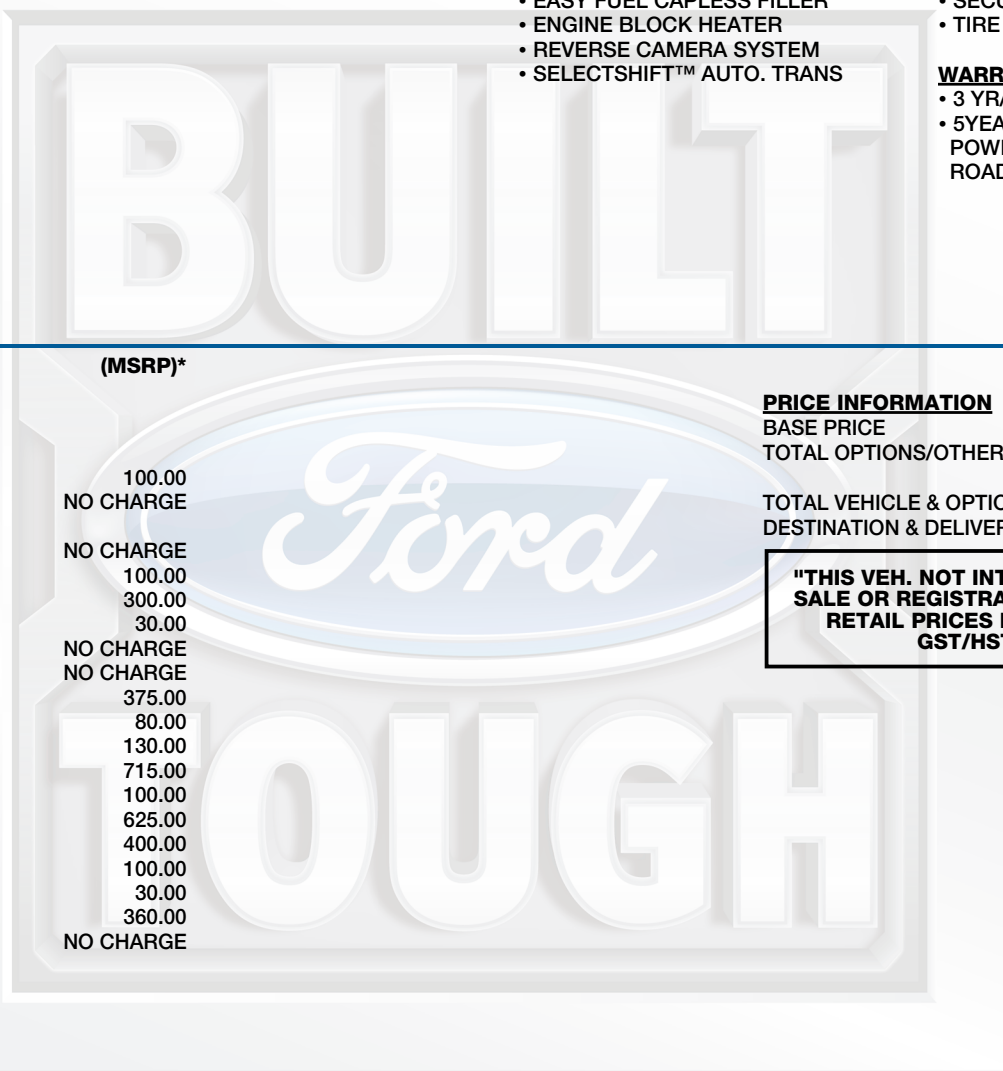

ford.ca

VEHICLE DESCRIPTION

TRANSIT

2024 150 MR CARGO RWD
148" WHEELBASE
3.5L PFDI V6
10-SPEED TRANSMISSION

RK A22225

EXTERIOR
ABYSS GRAY
INTERIOR
DARK PALAZZO GREY VINYL

STANDARD EQUIPMENT

STANDARD EQUIPMENT INCLUDED AT NO EXTRA CHARGE IN THE BASE PRICE BELOW

EXTERIOR

- DAYTIME RUNNING LIGHTS
- WIPERS, VARIABLE INTERVAL

INTERIOR

- LAMPS, DOME/REAR CARGO
- POWER POINTS

FUNCTIONAL

- A/C, MANUAL FRONT
- ABS, POWER 4-WHEEL DISC
- EASY FUEL CAPLESS FILLER
- ENGINE BLOCK HEATER
- REVERSE CAMERA SYSTEM
- SELECTSHIFT™ AUTO. TRANS

SAFETY/SECURITY

- ADVANCETRAC™/ROLL STABILITY CONTROL
- SECURILOCK ANTI-THEFT SYS
- TIRE PRESSURE MONITOR SYS

WARRANTY

- 3 YR/60,000 KM BASIC
- 5YEAR/100,000 KM POWERTRAIN
- ROADSIDE ASSISTANCE 24 HRS