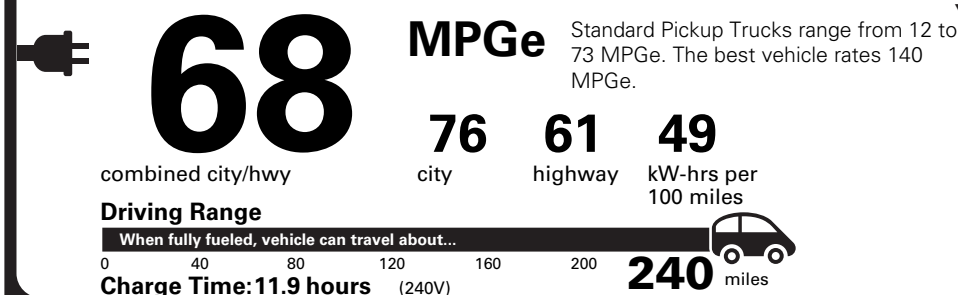

(MSRP)

NO CHARGE
500.00

PRICE INFORMATION

BASE PRICE	\$64,995.00
TOTAL OPTIONS/OTHER	500.00
TOTAL VEHICLE & OPTIONS/OTHER	65,495.00
DESTINATION & DELIVERY	2,095.00

(MSRP)

EPA DOT Fuel Economy and Environment

Electric Vehicle

Fuel Economy

You save **\$4,250** in fuel costs over 5 years compared to the average new vehicle.

Annual fuel cost **\$1,100**

Actual results will vary for many reasons, including driving conditions and how you drive and maintain your vehicle. The average new vehicle gets 28 MPG and costs \$9,750 to fuel over 5 years. Cost estimates are based on 15,000 miles per year at \$.15 per kW-hr. MPGe is miles per gasoline gallon equivalent. Vehicle emissions are a significant cause of climate change and smog.