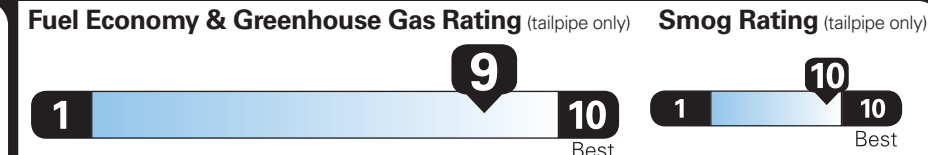

Actual results will vary for many reasons, including driving conditions and how you drive and maintain your vehicle. The average new vehicle gets 28 MPG and costs $9,750 to fuel over 5 years. Cost estimates are based on 15,000 miles per year at $.15 per kW-hr. MPGe is miles per gasoline gallon equivalent. Vehicle emissions are a significant cause of climate change and smog.

fueleconomy.gov

Calculate personalized estimates and compare vehicles

Smartphone QR Code

GOVERNMENT 5-STAR SAFETY RATINGS

Overall Vehicle Score ★★★★★

Based on the combined ratings of frontal, side and rollover. Should ONLY be compared to other vehicles of similar size and weight.

Frontal Crash	Driver Passenger	★★★★★

Based on the risk of injury in a frontal impact. Should ONLY be compared to other vehicles of similar size and weight.

Side Crash	Front seat Rear seat	★★★★★

Based on the risk of injury in a side impact.

Rollover		★★★★

Based on the risk of rollover in a single-vehicle crash.

Star ratings range from 1 to 5 stars (★★★★★), with 5 being the highest.

Source: National Highway Traffic Safety Administration (NHTSA).

www.safercar.gov or 1-888-327-4236

1FTVW3LK6RWG03614

WARNING: Operating, servicing and maintaining a passenger vehicle, pickup truck, van, or off-road vehicle can expose you to chemicals including phthalates and lead, which are known to the State of California to cause cancer and birth defects or other reproductive harm. To minimize exposure, wear gloves or wash your hands frequently when servicing your vehicle. For more information go to www.P65Warnings.ca.gov/passenger-vehicle.

SCAN OR TEXT 1FRW03614 TO 48028

Msg & Data rates may apply. Text HELP for help

www.ford.com/help/privacy-terms/

RAMP ONE

CA72

RAMP TWO

CONVOY

ITEM #:

74-401Y O/T 2

TOTAL MSRP $67,590.00

Whether you decide to lease or finance your vehicle, you'll find the choices that are right for you. See your dealer for details or visit www.ford.com/finance.

This label is affixed pursuant to the Federal Automobile Information Disclosure Act. Gasoline, License, and Title Fees, State and Local taxes are not included. Dealer installed options or accessories are not included unless listed above.

RA312 R RB X 420 002114 01 31 24