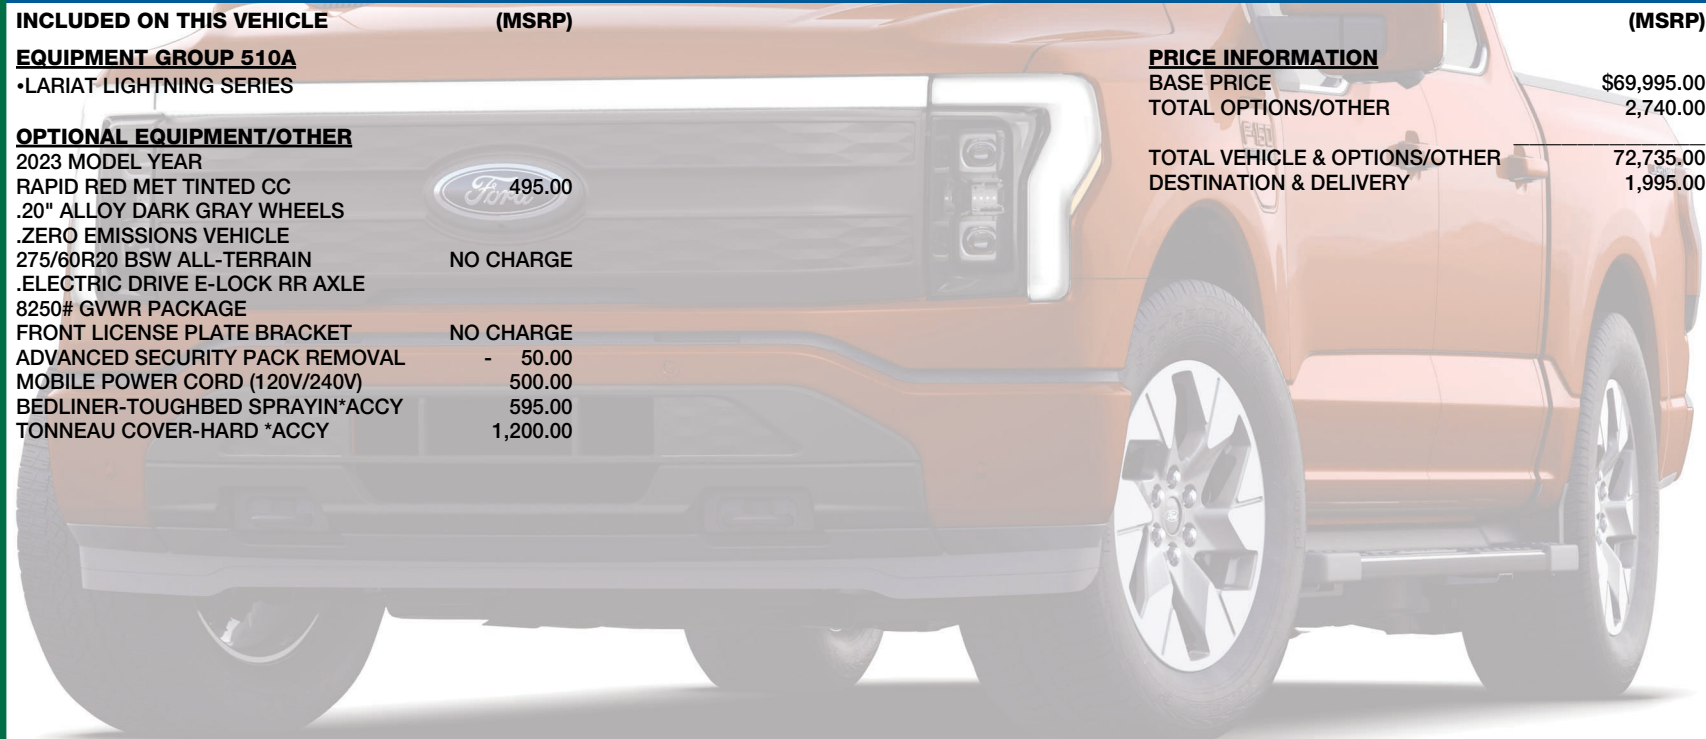

PRICE INFORMATION

BASE PRICE	\$69,995.00
TOTAL OPTIONS/OTHER	2,740.00
TOTAL VEHICLE & OPTIONS/OTHER	72,735.00
DESTINATION & DELIVERY	1,995.00

EPA DOT

Fuel Economy and Environment

Electric Vehicle

Fuel Economy