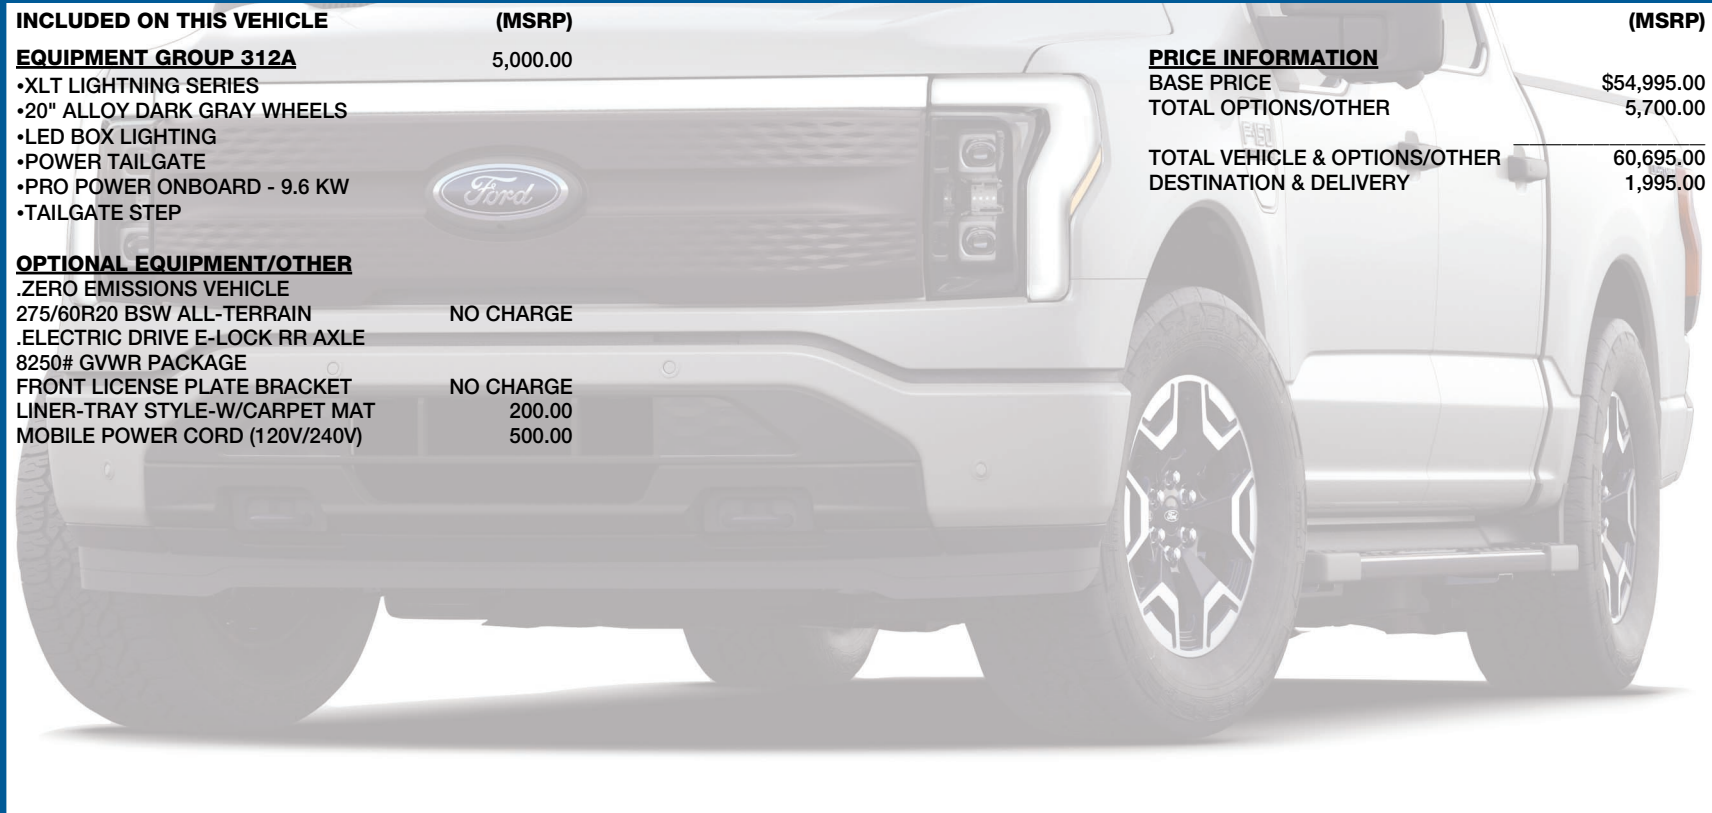

FUNCTIONAL

- 360-DEGREE CAMERA
- BLIS W/CROSS-TRAFFIC ALERT
- CLASS IV TRAILER HITCH
- FORDPASS CONNECT™ 4G HOTSPOT TELEMATICS MODEM
- FORWARD SENSING SYSTEM
- LANE-KEEPING SYSTEM
- POST-COLLISION BRAKING
- PRE-COLLISION ASSIST W/AEB
- REVERSE BRAKE ASSIST
- REVERSE SENSING AND REAR VIEW CAMERA
- SECURICODE, KEYLESS ENTRY
- SIRIUSXM® W/360L- NA AK&HI
- SYNC®4 W/EVR & 12" SCREEN

SAFETY/SECURITY

- ADVANCETRAC™ WITH RSC®
- AIRBAGS - FRONT SEAT MOUNTED SIDE IMPACT
- AIRBAGS - SAFETY CANOPY®
- LED CTR HIGH MNT STOP LAMP
- PERIMETER ALARM
- SOS POST-CRASH ALERT SYSTM™

WARRANTY

- 3YR/36,000 BUMPER / BUMPER
- 5YR/60,000 POWERTRAIN
- 5YR/60,000 ROADSIDE ASSIST
- 5YR/60,000 SAFETY RESTRAINT SYS
- 8YR/100,000 ELECTRIC VEHICLE COMPONENTS

INCLUDED ON THIS VEHICLE

(MSRP)

EQUIPMENT GROUP 312A

5,000.00

- •XLT LIGHTNING SERIES
- •20" ALLOY DARK GRAY WHEELS
- •LED BOX LIGHTING
- •POWER TAILGATE
- •PRO POWER ONBOARD - 9.6 KW
- •TAILGATE STEP

PRICE INFORMATION

BASE PRICE	$54,995.00
TOTAL OPTIONS/OTHER	5,700.00
TOTAL VEHICLE & OPTIONS/OTHER	60,695.00
DESTINATION & DELIVERY	1,995.00

OPTIONAL EQUIPMENT/OTHER

ZERO EMISSIONS VEHICLE	NO CHARGE
275/60R20 BSW ALL-TERRAIN	NO CHARGE
ELECTRIC DRIVE E-LOCK RR AXLE	NO CHARGE
8250# GVWR PACKAGE	NO CHARGE
FRONT LICENSE PLATE BRACKET	NO CHARGE
LINER-TRAY STYLE-W/CARPET MAT	200.00
MOBILE POWER CORD (120V/240V)	500.00

EPA DOT

Fuel Economy and Environment

Electric Vehicle

Fuel Economy

68 MPGe
combined city/hwy

Standard Pickup Trucks range from 12 to 70 MPGe. The best vehicle rates 132 MPGe.

You save
$2,750
in fuel costs
over 5 years
compared to the
average new vehicle.

Driving Range

Charge Time: 11.9 hours (240V)

Annual fuel cost

$1,050