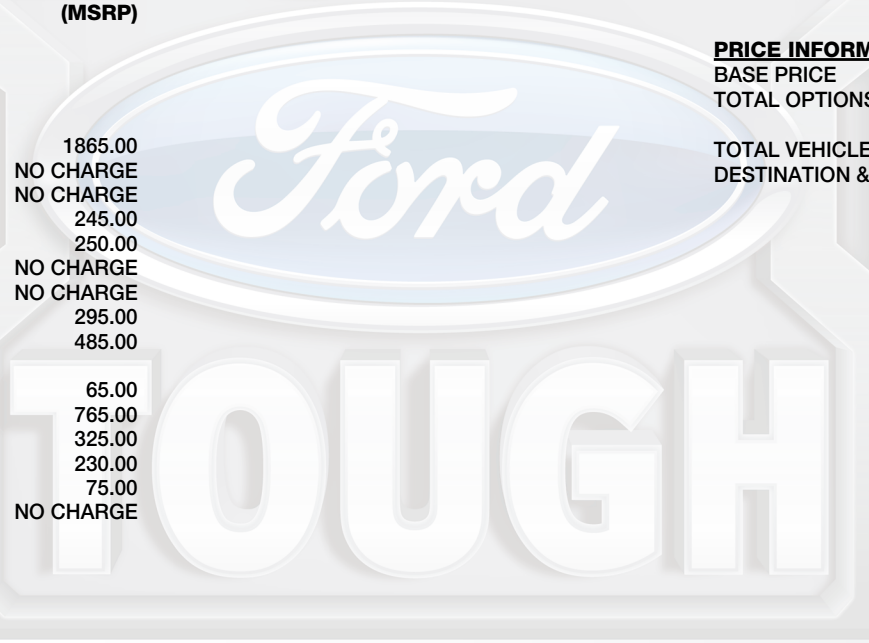

Go Further

ford.com

VEHICLE DESCRIPTION

TRANSIT

JK A75673

2018 350 HR DRW CARGO VAN
148" WHEELBASE
3.5L GTDI V6 ENGINE
6-SPD AUTO SELECT SHIFT TR

EXTERIOR
OXFORD WHITE
INTERIOR
PEWTER VINYL

STANDARD EQUIPMENT INCLUDED AT NO EXTRA CHARGE

EXTERIOR

- INTERVAL WIPERS
- SPARE TIRE AND WHEEL
- SINGLE SLIDING SIDE DOOR
- BLACK GRILLE/BUMPERS

INTERIOR

- AIR CONDITIONING - FRONT
- CENTER CONSOLE
- CARGO HOOKS
- POWERPOINTS - 12V (2)
- LOCKING GLOVE BOX

FUNCTIONAL

- POWER LOCKS AND WINDOWS
- POWER STEERING
- 25.0 GALLON FUEL TANK
- REAR VIEW CAMERA

SAFETY/SECURITY

- DRIVER/PASSENGER AIR BAGS
- 3 POINT SAFETY BELTS
- 4-WHEEL DISC BRAKES W/ABS
- ADVANCETRAC W/RSC
- SOS POST CRASH ALERT SYS

WARRANTY

- 3YR/36000 BUMPER TO BUMPER
- 5YR/60,000 ROADSIDE ASSIST
- 5YR/60,000 POWERTRAIN
- 5YR/100,000 DIESEL ENGINE

BUILT

INCLUDED ON THIS VEHICLE

- PREFERRED EQUIPMENT PKG 101A

OPTIONAL EQUIPMENT/OTHER

- PREFERRED EQUIPMENT PKG.101A
- 3.5L GTDI V6 ENGINE
- 3.73 RATIO REGULAR AXLE X73
- FRONT LICENSE PLATE BRACKET
- FLOOR COVERING VINYL COMPLETE
- FIXED PASS SIDE GLASS
- 10360# GVWR PACKAGE
- 50 STATE EMISSIONS
- REVERSE PARK AID
- TRAILER TOW PACKAGE
- .TRAILER WIRING PROVISIONS
- MIRRORS, LONG POWER
- AM/FM STEREO SGL-CD W/SYNC
- CRUISE CONTROL
- TRAILER BRAKE CONTROLLER
- KEYS 2 ADDITIONAL
- 6 SPEAKERS (4 FRONT/2 REAR)

(MSRP)

PRICE INFORMATION

BASE PRICE	$40,790.00
TOTAL OPTIONS/OTHER	4600.00
TOTAL VEHICLE & OPTIONS/OTHER	45390.00
DESTINATION & DELIVERY	1395.00

(MSRP)

EPA DOT Fuel Economy and Environment

FUEL ECONOMY RATINGS NOT REQUIRED ON THIS VEHICLE

fueleconomy.gov

Calculate personalized estimates and compare vehicles

Go Further

	RAMP ONE		TOTAL MSRP $46,785.00
	CW32		
	RAMP TWO	FINAL ASSEMBLY PLANT	This label is affixed pursuant to the Federal Automobile Information Disclosure Act. Gasoline, License, and Title Fees, State and Local taxes are not included. Dealer installed options or accessories are not included unless listed above.
		KANSAS CITY	
	METHOD OF TRANSP.	ITEM #: 21-V656 O/T 59	SPECIAL ORDER
	CONVOY	R410 R 6B 2X 835 000182 06 19 18	

1FTRS4XG4JKA75673

Scan this code to experience this vehicle or text 1FJKA75673 to 48028

or Visit ford.com/windowsticker

Standard messaging & data plan rates may apply.

Insist on Ford Protect! The only extended service plan fully backed by Ford and honored at every Ford dealership in the U.S., Canada and Mexico. See your Ford dealer for additional details, or visit www.FordOwner.com for more information.

Choose the vehicle you want. Whether you decide to lease or finance, you'll find the choices that are right for you. See your Ford Dealer for details or visit www.FordCredit.com.