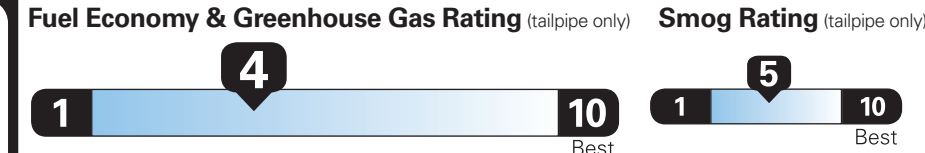

This vehicle emits 472 grams CO2 per mile. The best emits 0 grams per mile (tailpipe only). Producing and distributing fuel also create emissions; learn more at fueleconomy.gov.

Actual results will vary for many reasons, including driving conditions and how you drive and maintain your vehicle. The average new vehicle gets 29 MPG and costs $8,500 to fuel over 5 years. Cost estimates are based on 15,000 miles per year at $3.30 per gallon. MPGe is miles per gasoline gallon equivalent. Vehicle emissions are a significant cause of climate change and smog.

fueleconomy.gov

Calculate personalized estimates and compare vehicles

GOVERNMENT 5-STAR SAFETY RATINGS

Overall Vehicle Score ★★★★★

Based on the combined ratings of frontal, side and rollover. Should ONLY be compared to other vehicles of similar size and weight.

Frontal Crash Driver Passenger ★★★★★

Based on the risk of injury in a frontal impact. Should ONLY be compared to other vehicles of similar size and weight.

Side Crash Front seat Rear seat ★★★★★ Not Rated

Based on the risk of injury in a side impact.

Rollover ★★★★★

Based on the risk of rollover in a single-vehicle crash.

Star ratings range from 1 to 5 stars (★★★★★), with 5 being the highest.

Source: National Highway Traffic Safety Administration (NHTSA). www.safercar.gov or 1-888-327-4236

Download the Ford app

Connect your Ford with your phone

Available Remote Features

- Remote Start, Lock and Unlock, GPS Location, Vehicle Health Monitoring

Insist on Ford Protect! The only extended service plan fully backed by Ford and honored at every Ford dealership in the U.S., Canada and Mexico. See your Ford dealer or visit www.FordOwner.com.

Get Prequalified now at www.ford.com/finance

Table with 2 columns: RAMP ONE, RAMP TWO. Rows: CF1P, CONVOY, ITEM #: 71-5123 O/T 2

TOTAL MSRP $42,125.00

Scan The QR Code to get more details about this vehicle

This label is affixed pursuant to the Federal Automobile Information Disclosure Act. Gasoline, License, and Title Fees, State and Local taxes are not included. Dealer installed options or accessories are not included unless listed above.

TE061 N RB 2X 640 007820 05 06 26