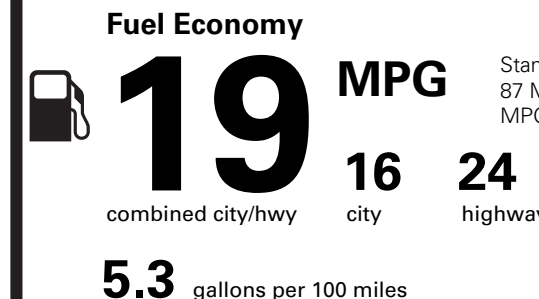

Fuel Economy and Environment

Gasoline Vehicle

Standard Pickup Trucks range from 12 to 87 MPG. The best vehicle rates 146 MPGe.

You spend $4,500

more in fuel costs over 5 years compared to the average new vehicle.

Annual fuel cost $2,600