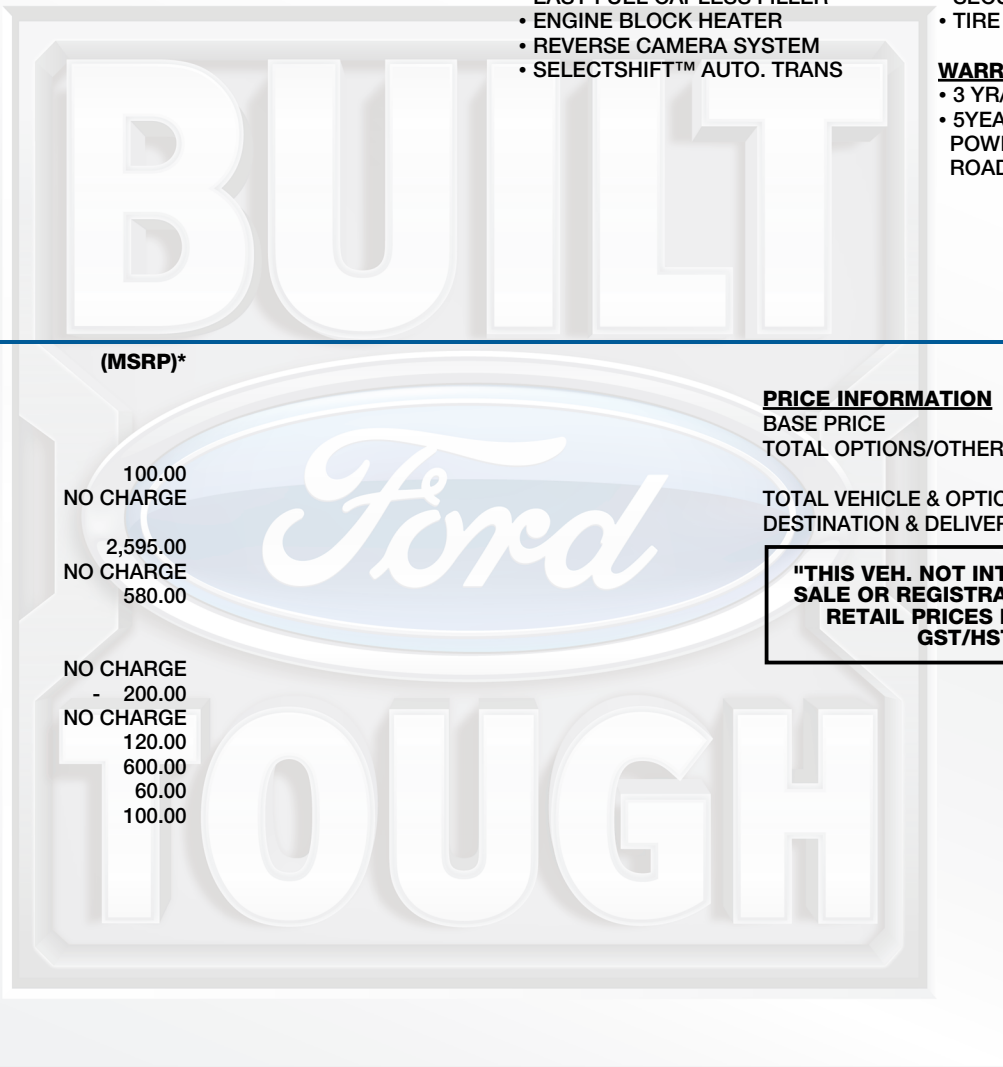

ford.ca

VEHICLE DESCRIPTION

TRANSIT

2024 250 MR CARGO AWD
148" WHEELBASE
3.5L ECOBOOST V6
10-SPEED TRANSMISSION

RK A32695

EXTERIOR
OXFORD WHITE
INTERIOR
DARK PALAZZO GREY CLOTH

STANDARD EQUIPMENT

STANDARD EQUIPMENT INCLUDED AT NO EXTRA CHARGE IN THE BASE PRICE BELOW

EXTERIOR

- DAYTIME RUNNING LIGHTS
- WIPERS, VARIABLE INTERVAL

INTERIOR

- LAMPS, DOME/REAR CARGO
- POWER POINTS

FUNCTIONAL

- A/C, MANUAL FRONT
- ABS, POWER 4-WHEEL DISC
- EASY FUEL CAPLESS FILLER
- ENGINE BLOCK HEATER
- REVERSE CAMERA SYSTEM
- SELECTSHIFT™ AUTO. TRANS

SAFETY/SECURITY

- ADVANCETRAC™/ROLL STABILITY CONTROL
- SECURILOCK ANTI-THEFT SYS
- TIRE PRESSURE MONITOR SYS

WARRANTY

- 3 YR/60,000 KM BASIC
- 5YEAR/100,000 KM POWERTRAIN
- ROADSIDE ASSISTANCE 24 HRS

INCLUDED ON THIS VEHICLE

(MSRP)*

OPTIONAL EQUIPMENT/OTHER

2024 MODEL YEAR	100.00
FEDERAL EXCISE TAX	NO CHARGE
OXFORD WHITE	NO CHARGE
PREFERRED EQUIPMENT PKG.101A	2,595.00
3.5L ECOBOOST V6	NO CHARGE
3.73 LIMITED SLIP AXLE	NO CHARGE
EXTERIOR UPGRADE PKG - SRW	580.00
.FRONT FOG LAMPS	
.WIPER ACTIVATED HEADLAMPS	
9150# GVWR PACKAGE	NO CHARGE
2WAY DRV PALAZZO CLOTH	- 200.00
50 STATE EMISSIONS	NO CHARGE
KEYLESS ENTRY PAD	120.00
HD TRAILER TOW PACKAGE	600.00
VEHICLE MAINTENANCE MONITOR	60.00
FRONT OVERHEAD SHELF	100.00

PRICE INFORMATION

BASE PRICE	$64,595.00
TOTAL OPTIONS/OTHER	3,955.00
TOTAL VEHICLE & OPTIONS/OTHER	68,550.00
DESTINATION & DELIVERY	2,995.00

"THIS VEH. NOT INTENDED FOR SALE OR REGISTRATION IN US" RETAIL PRICES EXCLUDE GST/HST

(MSRP)*

Ask your dealer for the FUEL CONSUMPTION GUIDE or CALL 1-800-387-2000

L/100km NOT APPLICABLE / L/100km NON APPLICABLE

Canada

Demandez le GUIDE DE CONSOMMATION DE CARBURANT à votre concessionnaire ou composez le 1-800-387-2000

**U.S. GOVERNMENT SAFETY RATINGS
COTES DE SÉCURITÉ DU GOUVERNEMENT AMÉRICAIN**

Overall Vehicle Score / Cote globale du véhicule	Not Rated / Non coté	
Frontal Crash / Collision frontale	Driver / Conducteur Passenger / Passager	★★★★
Side Crash / Collision latérale	Front seat / Siège avant Rear seat / Siège arrière	Not Rated / Non coté Not Rated / Non coté
Rollover / Capotage	Not Rated / Non coté	

Star ratings range from 1 to 5 stars (*****), with 5 being the highest. Les cotes varient de 1 à 5 étoiles (*****), 5 étant la cote la plus élevée.

Source: U.S. National Highway Traffic Safety Administration
For more information / Pour de plus amples renseignements
www.safercar.gov

FordPass Connect™

Download the FordPass™ app* and you can:

1. **Access Vehicle Control Features**
2. Remotely start, lock and unlock your vehicle.
   - Locate your vehicle and check approximate fuel range.
   - Receive vehicle health alerts.

1. **Activate 4G LTE Wi-Fi Hotspot**
2. New vehicles include a 3-month or 3GB data (whichever comes first) Wi-Fi trial.
   - Connect up to ten Wi-Fi-equipped devices.

Ask your sales consultant for more details.

Scan code not operational at this time

FOR PLANT USE ONLY

RAMP ONE/ TERMINAL UN	CM8B	TOTAL MSRP $71,545.00
RAMP TWO/ TERMINAL DEUX	FINAL ASSEMBLY PLANT/ USINE DE MONTAGE KANSAS CITY	
METHOD OF TRANSP/ MODE DE TRANSPORT	ITEM #: B7-M811 O/T 2	* MANUFACTURER'S SUGGESTED RETAIL PRICE = MSRP * NOTE: THIS PRICE HAS BEEN DEVELOPED AS A GUIDE. DEALERS MAY SELL FOR LESS AND ARE NOT UNDER ANY OBLIGATION TO ACCEPT THIS SUGGESTED RETAIL PRICE.
CONVOY		RB072 N RE 2X 420 000279 02 07 24