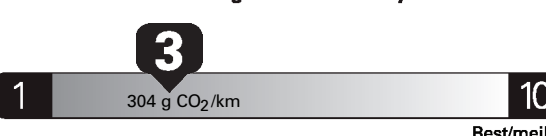

Carbon Dioxide Rating / Indice de dioxyde de carbone