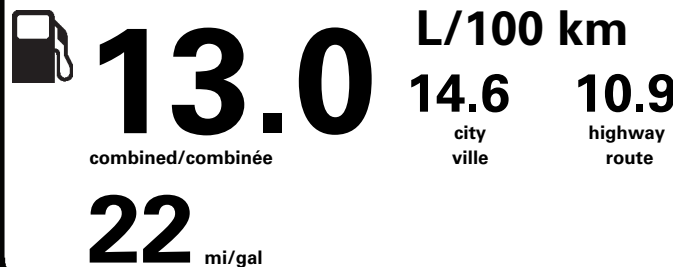

Gasoline Vehicle
Véhicule à essence

Fuel Consumption / Consommation de carburant

Annual fuel COST
for an annual distance of 20,000 km, and an
average fuel price of \$1.30 per litre

\$ 3 380

Coût annuel en carburant