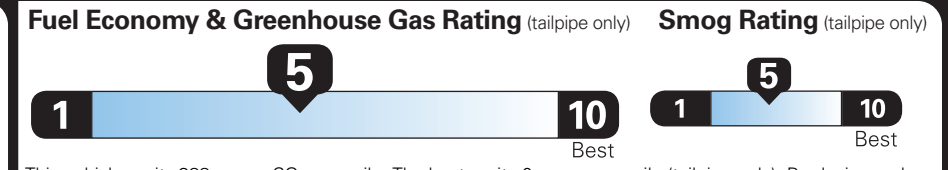

DIO_Kit- ICE Mudflap

310.00

PRICE INFORMATION

BASE PRICE \$72,600.00

TOTAL OPTIONS/OTHER 9,225.00

TOTAL VEHICLE & OPTIONS/OTHER 81,825.00

DESTINATION & DELIVERY 2,795.00

EPA DOT Fuel Economy and Environment

Gasoline Vehicle

Standard Pickup Trucks range from 12 to 87 MPG. The best vehicle rates 146 MPGe.

You spend \$2,250 more in fuel costs over 5 years compared to the average new vehicle.

Annual fuel cost \$2,150