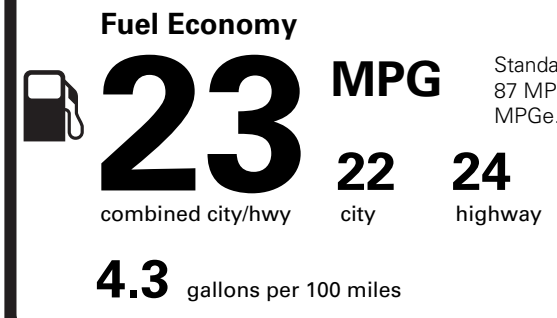

DIO_Kit- ICE Mudflap

310.00

PRICE INFORMATION

BASE PRICE \$72,600.00

TOTAL OPTIONS/OTHER 9,225.00

TOTAL VEHICLE & OPTIONS/OTHER 81,825.00

DESTINATION & DELIVERY 2,795.00

EPA DOT Fuel Economy and Environment

Gasoline Vehicle

Standard Pickup Trucks range from 12 to 87 MPG. The best vehicle rates 146 MPGe.

You spend \$2,250 more in fuel costs over 5 years compared to the average new vehicle.

Annual fuel cost \$2,150

Table showing safety ratings: Overall Vehicle Score (5 stars), Frontal Crash (5 stars), Side Crash (5 stars), Rollover (4 stars).

Star ratings range from 1 to 5 stars (★★★★★), with 5 being the highest. Source: National Highway Traffic Safety Administration (NHTSA).