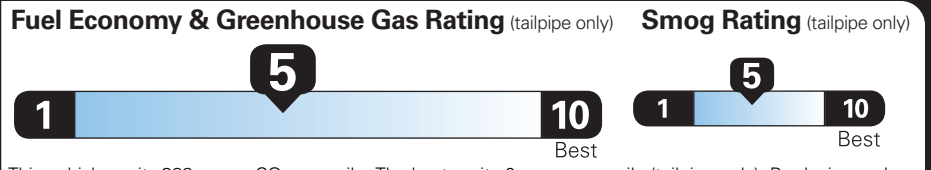

EPA DOT Fuel Economy and Environment

Gasoline Vehicle

Fuel Economy section showing 23 MPG combined city/hwy, 22 city, 24 highway, and 4.3 gallons per 100 miles.

Standard Pickup Trucks range from 12 to 87 MPG. The best vehicle rates 146 MPGe.

You spend $2,250 more in fuel costs over 5 years compared to the average new vehicle.

Annual fuel cost $2,150