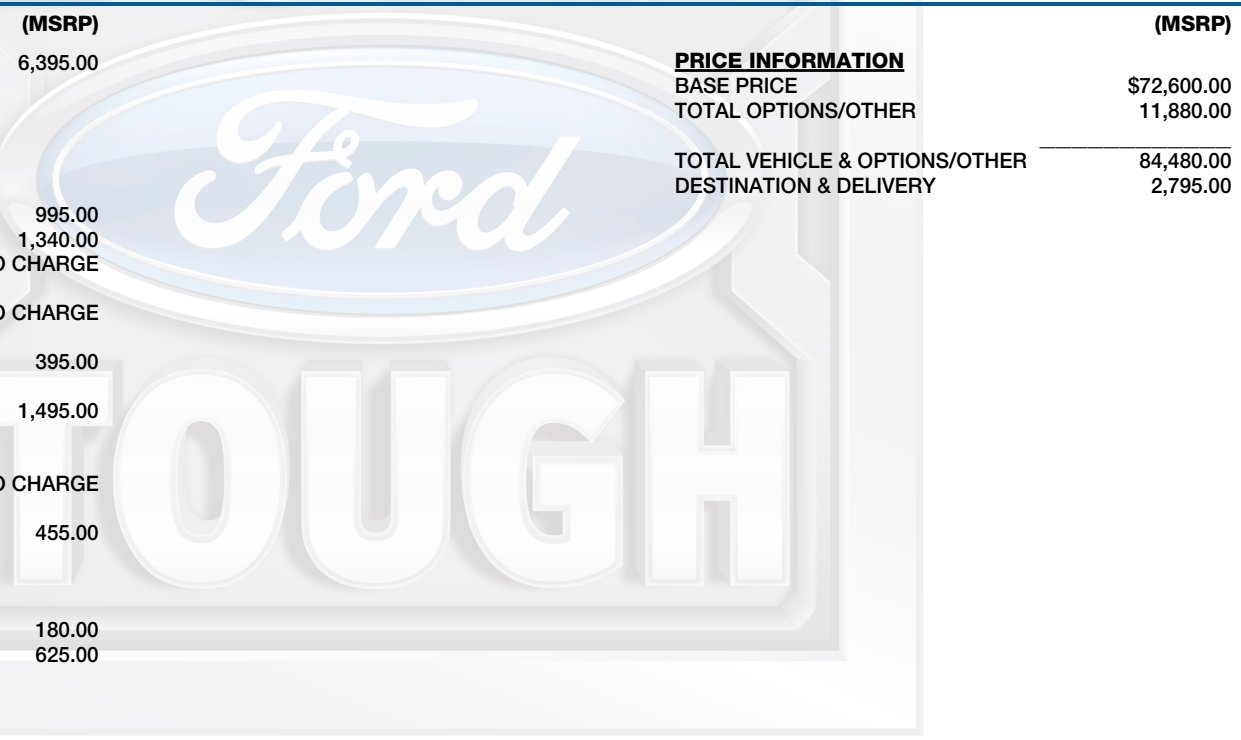

DRB-002957

MI

7-MEMO (9), NB, 102957, TD161

6475

220260427 6869

ULC CERT ADD TRD RAMP BUMPCAMPBOOKEXFLR OTABATT

035113 661/1713

1FTFW7LD0

TFB03579

NB

GU13

ford.com

VEHICLE DESCRIPTION

F-150

2026 F-150 4X4 SUPERCREW 145" WHEELBASE 3.5L POWERBOOST FULL HYBRID HYBRID ELEC 10-SPD AUTO TRN

TF B03579

EXTERIOR STAR WHITE METALLIC TRICOAT INTERIOR LEATHER SEATING SURFACE

STANDARD EQUIPMENT INCLUDED AT NO EXTRA CHARGE

Table with 4 columns: EXTERIOR, INTERIOR, FUNCTIONAL, SAFETY/SECURITY. Lists various vehicle features and options.

INCLUDED ON THIS VEHICLE

- EQUIPMENT GROUP 702A
  •PLATINUM SERIES
  •B&O UNLEASHED SOUND SYS 14SPK

(MSRP)

6,395.00

PRICE INFORMATION

BASE PRICE $72,600.00 TOTAL OPTIONS/OTHER 11,880.00

(MSRP)

TOTAL VEHICLE & OPTIONS/OTHER DESTINATION & DELIVERY 84,480.00 2,795.00

OPTIONAL EQUIPMENT/OTHER

Table listing optional equipment and their MSRP values, such as STAR WHITE METALLIC TRICOAT, 3.5L POWERBOOST FULL HYBRID, etc.