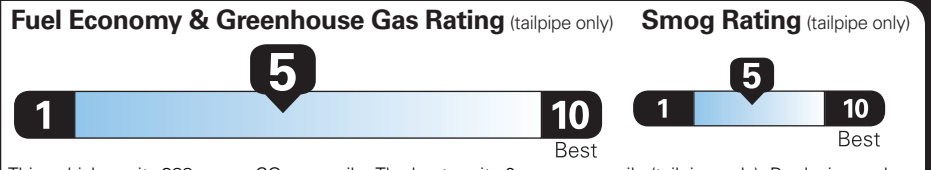

DRB-006126

FL

9-NORMAL, NB, 006126, TD211

17287

220260501 4478

CERT CERT ADD TRD RAMP BUMPCAMPBOOKEXFL ROTABATT

035187 523/831

1FTFW6LD8

TFB04876

NB

GU13

ford.com

VEHICLE DESCRIPTION

F-150

2026 F-150 4X4 SUPERCREW 145" WHEELBASE 3.5L POWERBOOST FULL HYBRID HYBRID ELEC 10-SPD AUTO TRN

EXTERIOR RUBY RED METALLIC TINTED CC INTERIOR JAVA LEATHER

TF B04876

STANDARD EQUIPMENT INCLUDED AT NO EXTRA CHARGE

Table with 4 columns: EXTERIOR, INTERIOR, FUNCTIONAL, SAFETY/SECURITY. Lists various vehicle features and packages.

INCLUDED ON THIS VEHICLE

EQUIPMENT GROUP 601A -KING RANCH SERIES

(MSRP)

2,065.00

OPTIONAL EQUIPMENT/OTHER

- List of optional equipment items such as 2026 MODEL YEAR, RUBY RED METALLIC TINTED CC, MARSH GRAY ACCENT, etc.

(MSRP) values for each optional item, ranging from NO CHARGE to 625.00.

PRICE INFORMATION

Table showing BASE PRICE ($69,625.00), TOTAL OPTIONS/OTHER (9,670.00), and TOTAL VEHICLE & OPTIONS/OTHER DESTINATION & DELIVERY (79,295.00).

EPA DOT Fuel Economy and Environment

Gasoline Vehicle

Fuel Economy section showing 23 MPG combined city/hwy, 22 city, 24 highway, and 4.3 gallons per 100 miles.

Standard Pickup Trucks range from 12 to 87 MPG. The best vehicle rates 146 MPGe.

You spend $2,250 more in fuel costs over 5 years compared to the average new vehicle.

Annual fuel cost $2,150

Actual results will vary for many reasons, including driving conditions and how you drive and maintain your vehicle.

fueleconomy.gov

Calculate personalized estimates and compare vehicles

GOVERNMENT 5-STAR SAFETY RATINGS

Safety ratings section showing Overall Vehicle Score (5 stars), Frontal Crash (5 stars), Side Crash (5 stars), and Rollover (4 stars).

Star ratings range from 1 to 5 stars (★★★★★), with 5 being the highest. Source: National Highway Traffic Safety Administration (NHTSA).

49 BUILT YEARS Ford TOUGH F-SERIES AMERICA'S BEST SELLING TRUCKS

Download the Ford app

- Available Remote Features: Remote Start, Lock and Unlock, GPS Location, Vehicle Health Monitoring.

THE FORD APP, FORMERLY KNOWN AS FORDPASS APP, IS COMPATIBLE WITH SELECT SMARTPHONE PLATFORMS. IS AVAILABLE VIA A DOWNLOAD. MESSAGE AND DATA RATES MAY APPLY. TERMS AND CONDITIONS APPLY. VISIT FORD.COM FOR OUR PRIVACY NOTICE.

Ford Protect

Insist on Ford Protect! The only extended service plan fully backed by Ford and honored at every Ford dealership in the U.S., Canada and Mexico.

Get Prequalified now at www.ford.com/finance

Table with RAMP ONE (CF29), RAMP TWO, and CONVOY (ITEM #: 24-705Z O/T 2).

TOTAL MSRP $82,090.00

Scan The QR Code to get more details about this vehicle

This label is affixed pursuant to the Federal Automobile Information Disclosure Act. Gasoline, License, and Title Fees, State and Local taxes are not included.

TD211 N RB 2X 640 006126 04 21 26

2202605014478