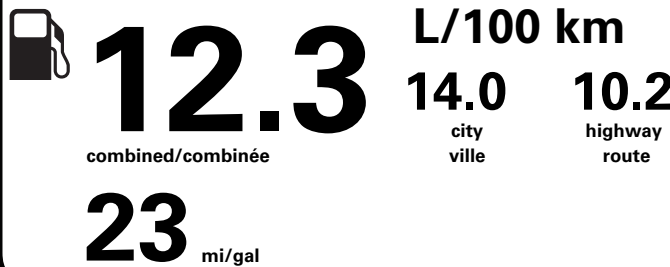

Fuel Consumption / Consommation de carburant

Annual fuel **COST**
for an annual distance of 20,000 km, and an average fuel price of $1.50 per litre

$ 3 690

Coût annuel en carburant

pour une distance annuelle de 20 000 km, et un prix moyen du carburant de 1,50 $ par litre

Standard pickup trucks range from /
Les camionnettes ordinaires font entre
2.7 - 19.7 L_e/100 km

L_e is gasoline litre equivalent
L_e signifie litre équivalent d'essence