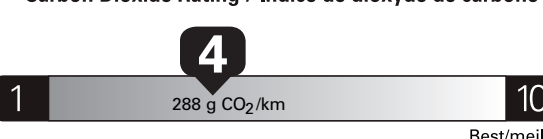

Carbon Dioxide Rating / Indice de dioxyde de carbone

Tailpipe emissions only / Émissions du tuyau d'échappement seulement