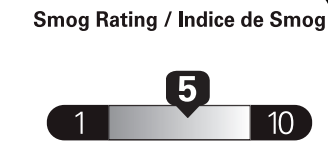

Annual fuel COST for an annual distance of 20,000 km, and an average fuel price of $1.50 per litre

$ 3 690

Coût annuel en carburant pour une distance annuelle de 20 000 km, et un prix moyen du carburant de 1,50 $ par litre

Standard pickup trucks range from / Les camionnettes ordinaires font entre 2.7 - 19.7 L_e/100 km