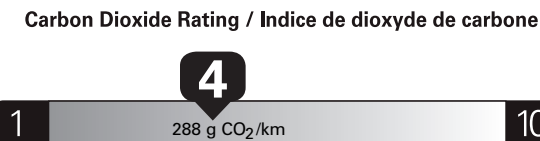

Annual fuel COST for an annual distance of 20,000 km, and an average fuel price of $1.50 per litre

$ 3 690

Coût annuel en carburant pour une distance annuelle de 20 000 km, et un prix moyen du carburant de 1,50 $ par litre

Standard pickup trucks range from / Les camionnettes ordinaires font entre 2.7 - 19.7 L_e/100 km

L_e is gasoline litre equivalent L_e signifie litre équivalent d'essence

Tailpipe emissions only / Émissions du tuyau d'échappement seulement

Estimates are based on Government of Canada approved criteria and testing methods. Vehicle's actual fuel consumption will vary.

Estimations établies selon des méthodes d'essai et des critères approuvés par le gouvernement du Canada. La consommation de carburant réelle du véhicule variera.

For more information visit vehicles.nrcan.gc.ca

Pour plus d'information visitez vehicules.nrcan.gc.ca

U.S. GOVERNMENT SAFETY RATINGS COTES DE SÉCURITÉ DU GOUVERNEMENT AMÉRICAIN

Table of safety ratings: Overall Vehicle Score (5 stars), Frontal Crash (5 stars), Side Crash (5 stars), Rollover (4 stars).

Star ratings range from 1 to 5 stars (*****), with 5 being the highest. Les cotes varient de 1 à 5 étoiles (*****), 5 étant la cote la plus élevée.

Source: U.S. National Highway Traffic Safety Administration For more information / Pour de plus amples renseignements www.safercar.gov