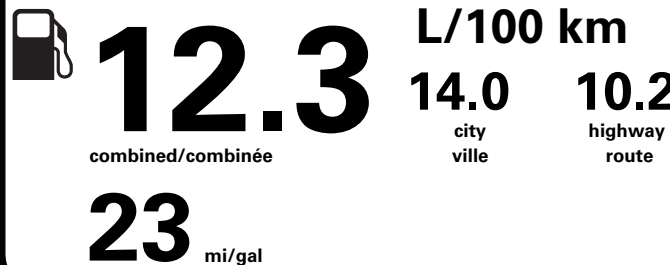

"THIS VEH. NOT INTENDED FOR SALE OR REGISTRATION IN US" RETAIL PRICES EXCLUDE GST/HST

Canada

ENERGUIDE

Gasoline Vehicle Véhicule à essence

Fuel Consumption / Consommation de carburant

Annual fuel COST for an annual distance of 20,000 km, and an average fuel price of \$1.50 per litre