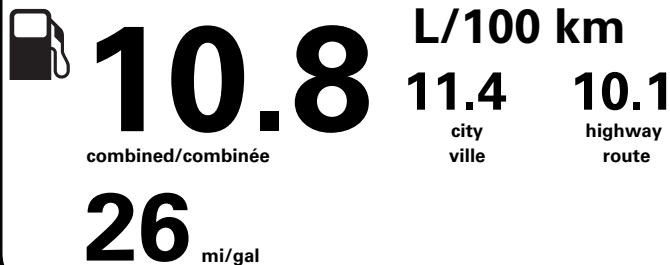

PRICE INFORMATION

BASE PRICE	$80,495.00
TOTAL OPTIONS/OTHER	12,575.00
TOTAL VEHICLE & OPTIONS/OTHER	93,070.00
DESTINATION & DELIVERY	2,395.00

TOTAL BEFORE REDUCTIONS	95,465.00
LARIAT SERIES DISCOUNT	- 1,750.00
LAR BLACK PACK DISCOUNT	- 500.00

TOTAL REDUCTIONS	- 2,250.00

"THIS VEH. NOT INTENDED FOR SALE OR REGISTRATION IN US" RETAIL PRICES EXCLUDE GST/HST

SOLD TO/VENDU A Maclin Ford Sales 135 Glendee Circle SE Calgary AB CAN T2H 2S8	B60 060	RAMP ONE/ TERMINAL UN CA68	DEALER NO./CONCESSIONNAIRE B60 060
SHIP TO (IF OTHER THAN SOLD TO) / EXPEDIER A (SI AUTRE QUE L'ACHETEUR)	RAMP TWO/ TERMINAL DEUX	FINAL ASSEMBLY PLANT/ USINE DE MONTAGE DEARBORN	TOTAL MSRP $93,215.00 * MANUFACTURER'S SUGGESTED RETAIL PRICE = MSRP * NOTE: THIS PRICE HAS BEEN DEVELOPED AS A GUIDE. DEALERS MAY SELL FOR LESS AND ARE NOT UNDER ANY OBLIGATION TO ACCEPT THIS SUGGESTED RETAIL PRICE.
SHIP THROUGH/EXPEDIER VIA	METHOD OF TRANSP / MODE DE TRANSPORT CONVOY	ITEM #: B6-K016 O/T 2 RF261 N RE 2X 450 001218 06 26 24	

Fuel Consumption / Consommation de carburant

Annual fuel COST
for an annual distance of 20,000 km, and an average fuel price of $1.45 per litre

$ 3 132

Coût annuel en carburant

pour une distance annuelle de 20 000 km, et un prix moyen du carburant de 1,45 $ par litre

Standard pickup trucks range from /
Les camionnettes ordinaires font entre
3.2 - 19.8 L_e/100 km

L_e is gasoline litre equivalent
L_e signifie litre équivalent d'essence

Carbon Dioxide Rating / Indice de dioxyde de carbone

Smog Rating / Indice de Smog

Tailpipe emissions only / Émissions du tuyau d'échappement seulement

Estimates are based on Government of Canada approved criteria and testing methods. Vehicle's actual fuel consumption will vary.

Estimations établies selon des méthodes d'essai et des critères approuvés par le gouvernement du Canada. La consommation de carburant réelle du véhicule variera.

For more information visit

vehicles.nrcan.gc.ca

Pour plus d'information visitez

vehicules.nrcan.gc.ca

U.S. GOVERNMENT SAFETY RATINGS
COTES DE SÉCURITÉ DU GOUVERNEMENT AMÉRICAIN

Overall Vehicle Score / Cote globale du véhicule	★★★★★
Frontal Crash / Collision frontale	★★★★★
Side Crash / Collision latérale	★★★★★
Rollover / Capotage	★★★★

Star ratings range from 1 to 5 stars (*****), with 5 being the highest.
Les cotes varient de 1 à 5 étoiles (*****), 5 étant la cote la plus élevée.

Source: U.S. National Highway Traffic Safety Administration
For more information / Pour de plus amples renseignements
www.safercar.gov

1FTFW5LD9RFB23312

FordPass Connect™

Download the FordPass™ app* and you can:

1. **Access Vehicle Control Features**
2. Remotely start, lock and unlock your vehicle.
   - Locate your vehicle and check approximate fuel range.
   - Receive vehicle health alerts.

1. **Activate 4G LTE Wi-Fi Hotspot**
2. New vehicles include a 3-month or 3GB data (whichever comes first) Wi-Fi trial.
   - Connect up to ten Wi-Fi-equipped devices.

Ask your sales consultant for more details.

Scan code not operational at this time

FOR PLANT USE ONLY

Insist on Ford Protect! The only extended service plan fully backed by Ford and honored at every Ford dealership in the US and Canada. See your Ford dealer for additional details, or visit www.ford.ca for more information.

Personalize your vehicle with Ford Custom Accessories. Genuine Ford Accessories are engineered for your vehicle and can be included under the Ford New Vehicle Limited Warranty. Certain conditions, limitations and exclusions apply. See your Dealer for details.