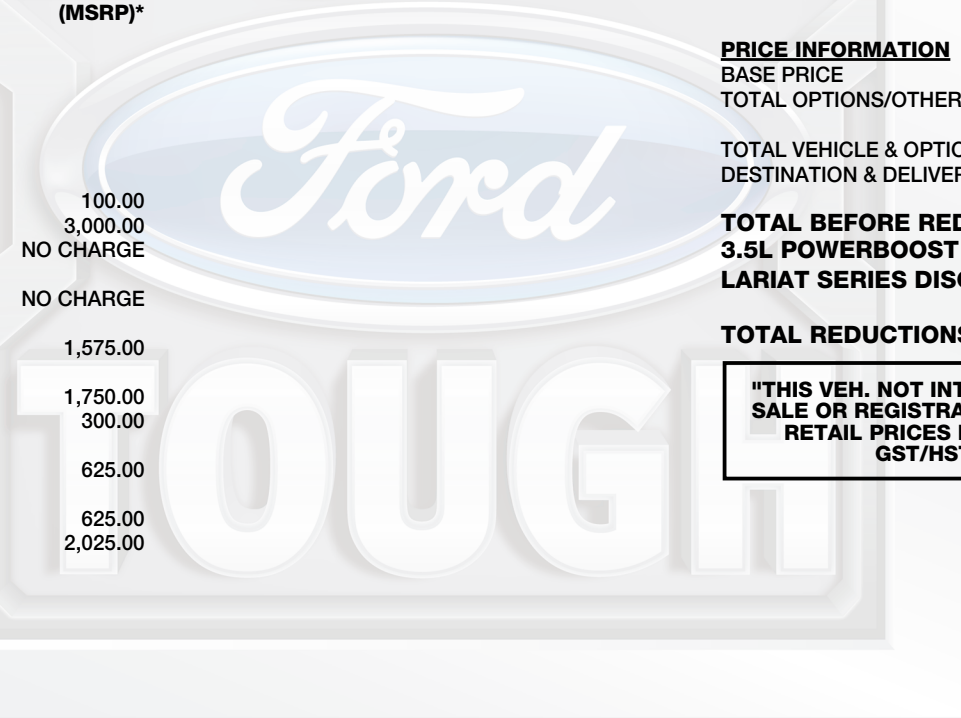

WARRANTY

- 3YR/60,000KM BASIC 5YR/100,000KM POWERTRAIN ROADSIDE ASSISTANCE 24 HRS

INCLUDED ON THIS VEHICLE

(MSRP)*

EQUIPMENT GROUP 501A

LARIAT SERIES

OPTIONAL EQUIPMENT/OTHER

- 2026 MODEL YEAR FEDERAL EXCISE TAX 100.00 3.5L POWERBOOST HYBRID V6 HEV ELECT 10SPD AUTO TRANS 3,000.00 NO CHARGE 275/60R20 BSW ALL-TERRAIN 3.73 ELECTRONIC LOCKING AXLE NO CHARGE 7400# GVWR PACKAGE LARIAT BLACK APPEARANCE PKG 1,575.00 .20" GLOSS BLACK PNTD ALUM WHL 1,750.00 TWIN PANEL MOONROOF 300.00 FLOOR LINER-TRAY W/CARPET MATS BLUECRUISE EQUIP: 90 DAY TRIAL TOW/HAUL PACKAGE 625.00 TRAILER BRAKE CONTROLLER KEYLESS ENTRY KEYPAD DRVR SIDE 625.00 BED UTILITY PACKAGE 2,025.00 PRO ACCESS TAILGATE CONN PKG: 1YR INCL W/FORD APP