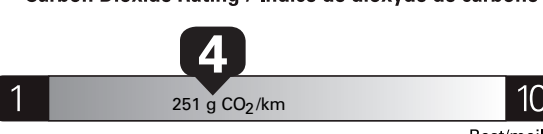

Carbon Dioxide Rating / Indice de dioxyde de carbone